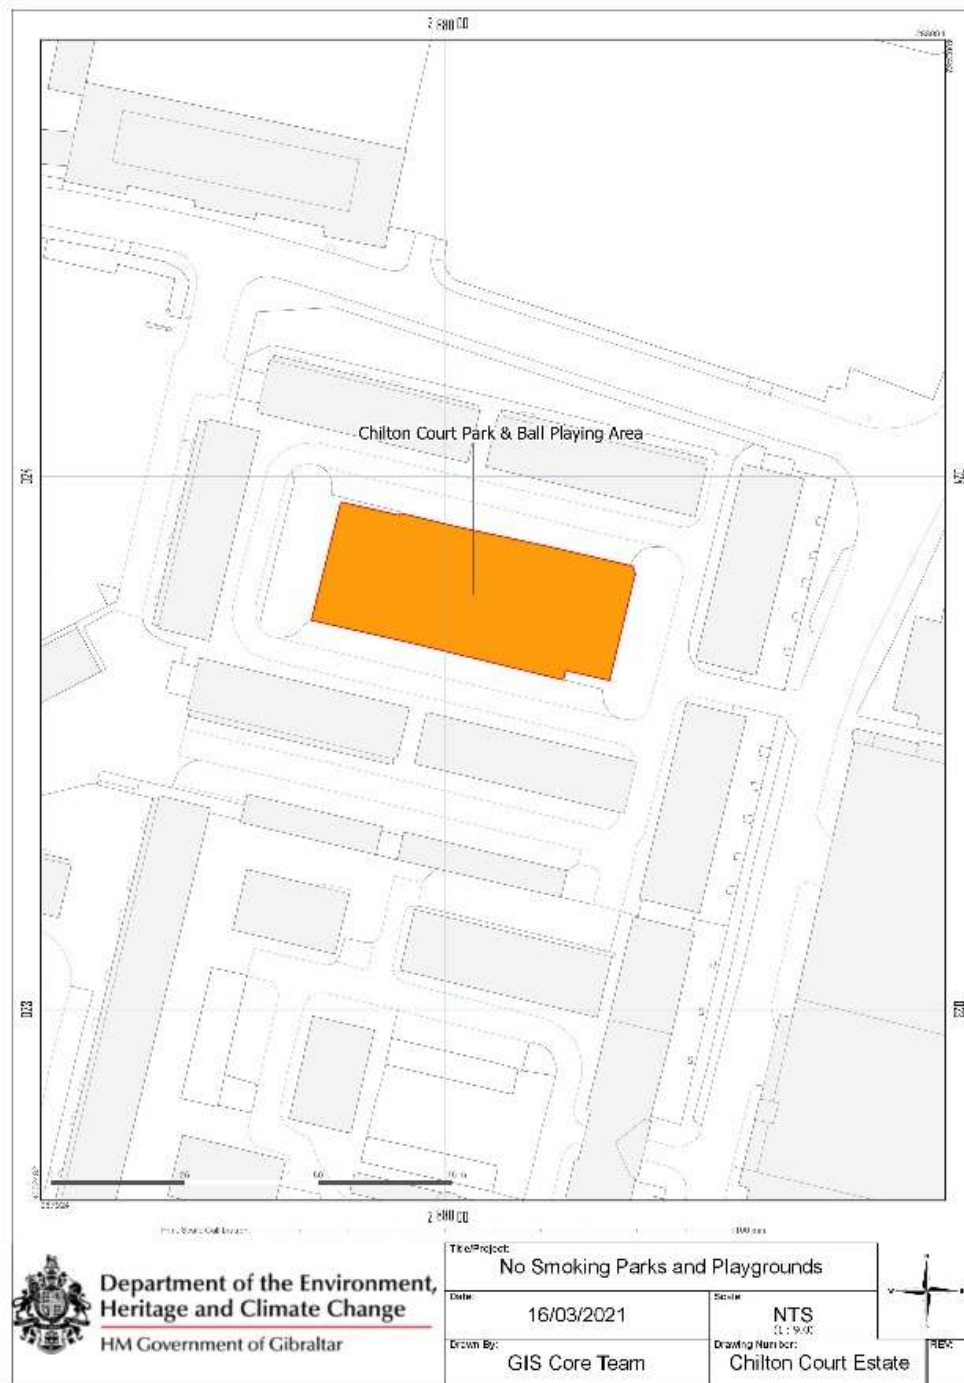

2012-08

Smoke-Free Environment

2021/182

Smoking Prohibition (Playgrounds and Parks)
Regulations 2021

Catalan Bay

Chilton Court Estate

2012-08

Smoke-Free Environment