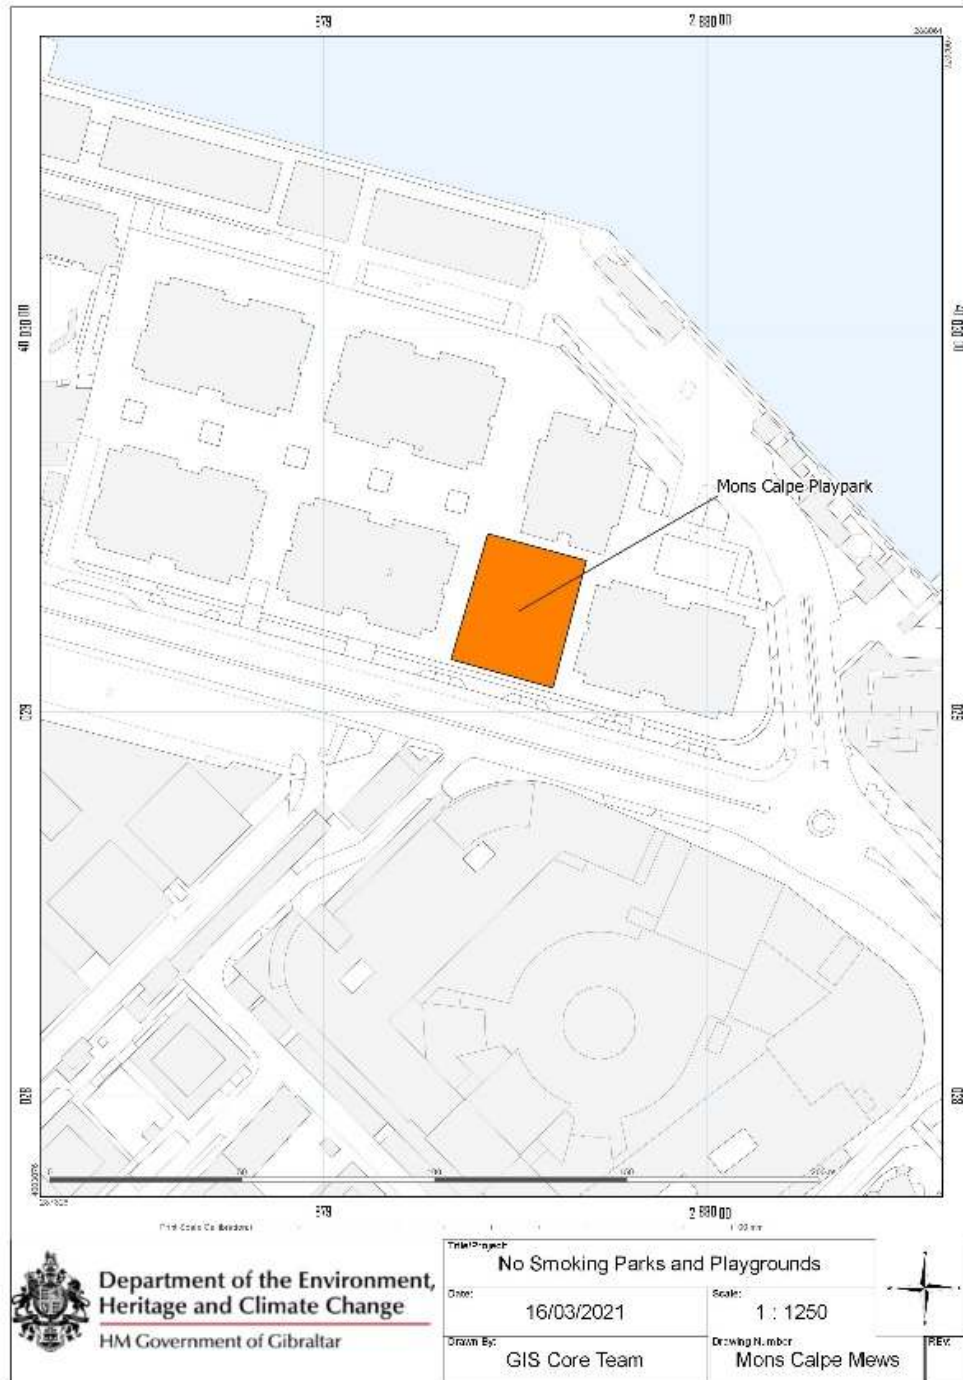

2012-08

Smoke-Free Environment

2021/182

Smoking Prohibition (Playgrounds and Parks)
Regulations 2021

Mons Calpe Mews