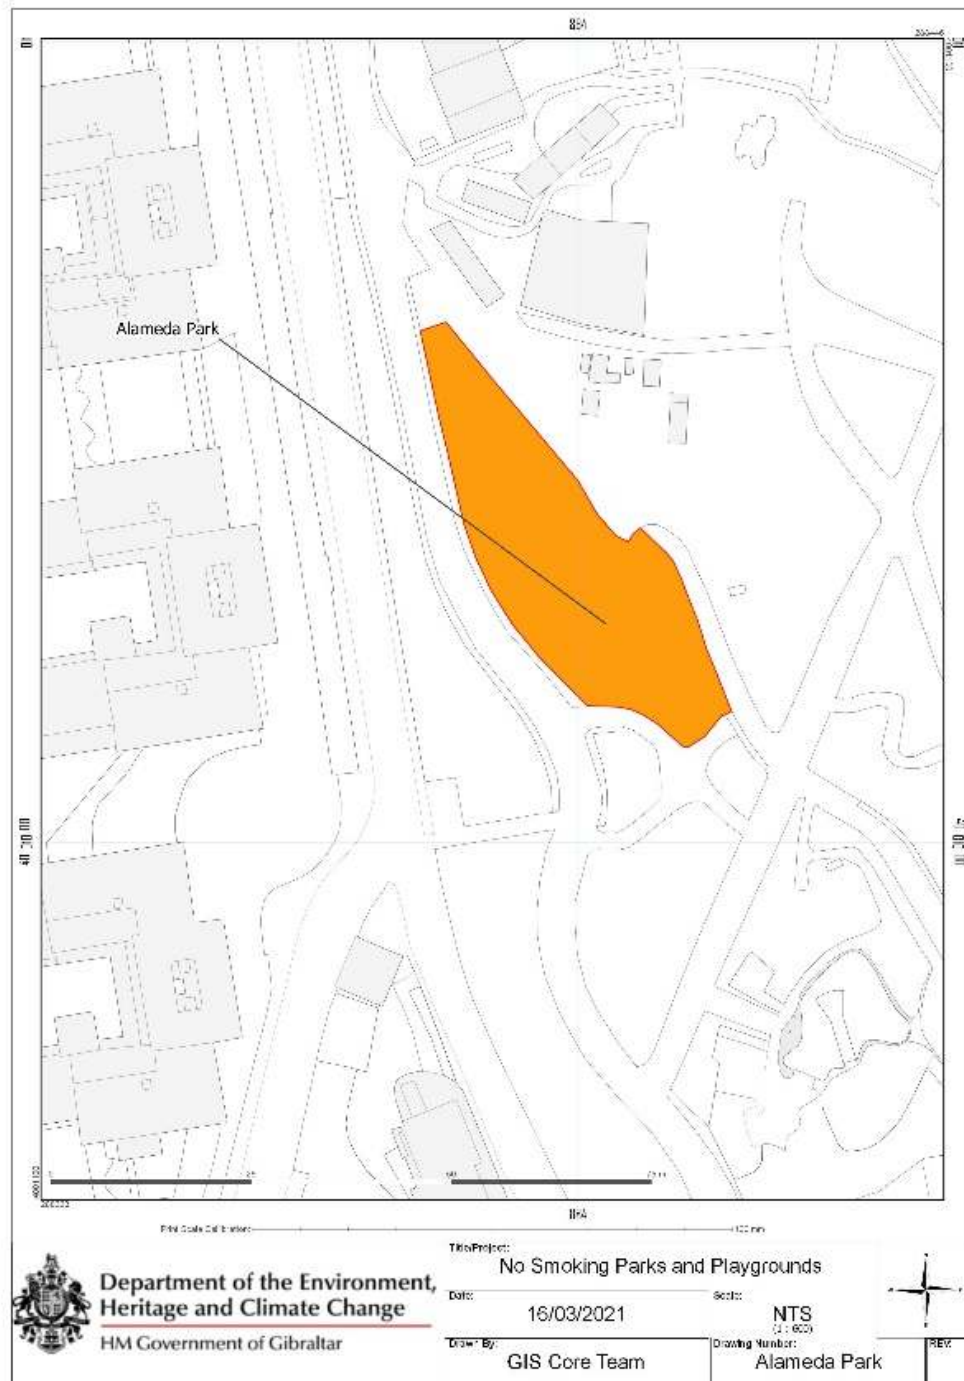

SCHEDULE

Alameda Gardens