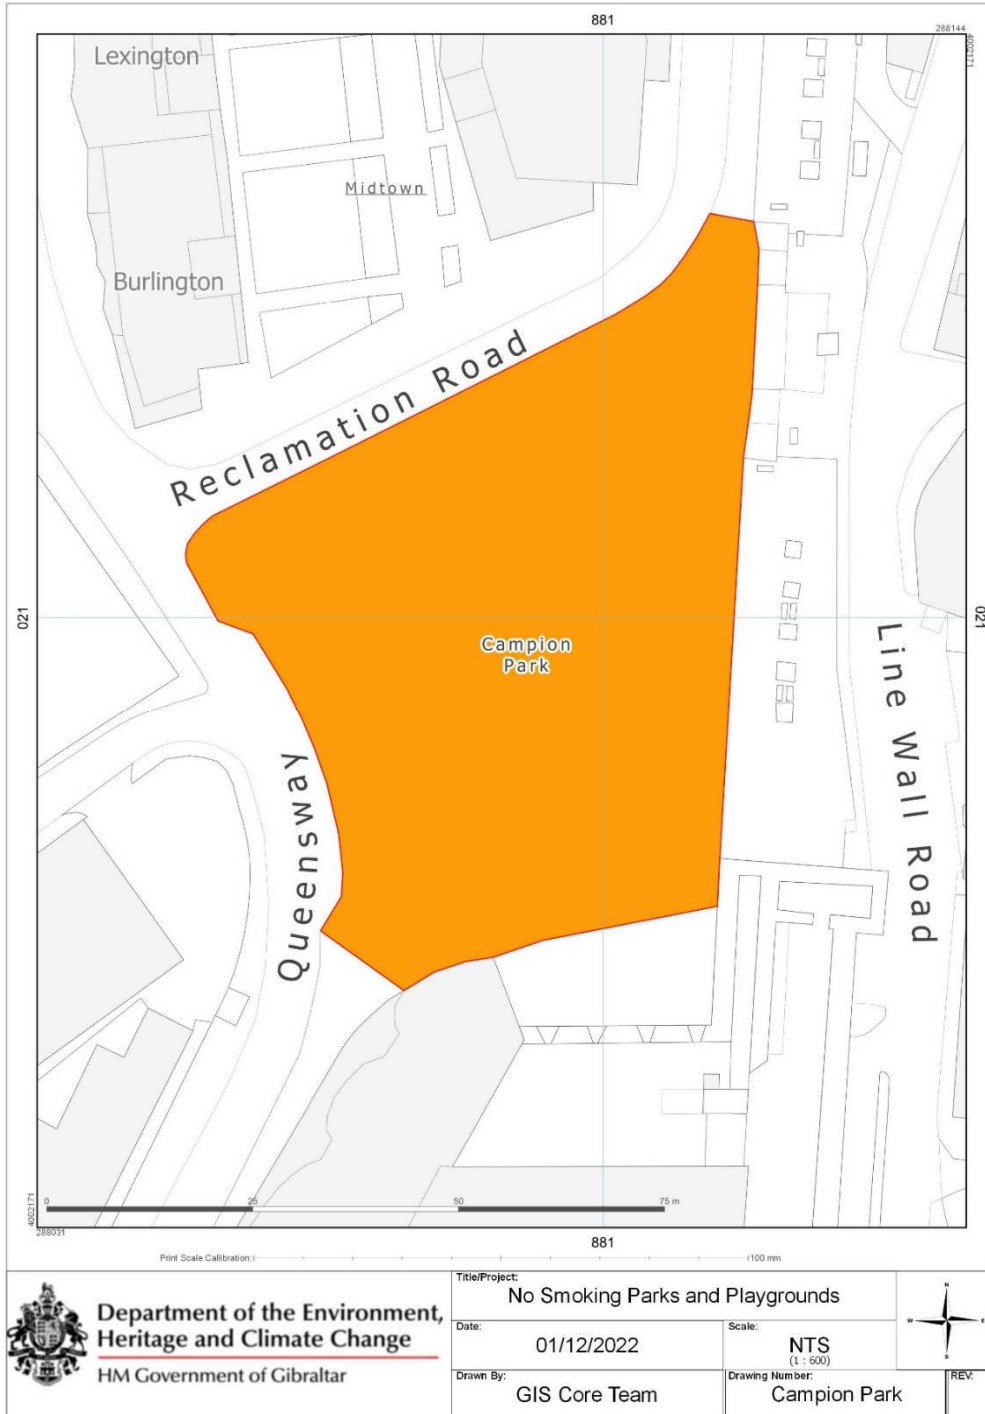

Campion Park