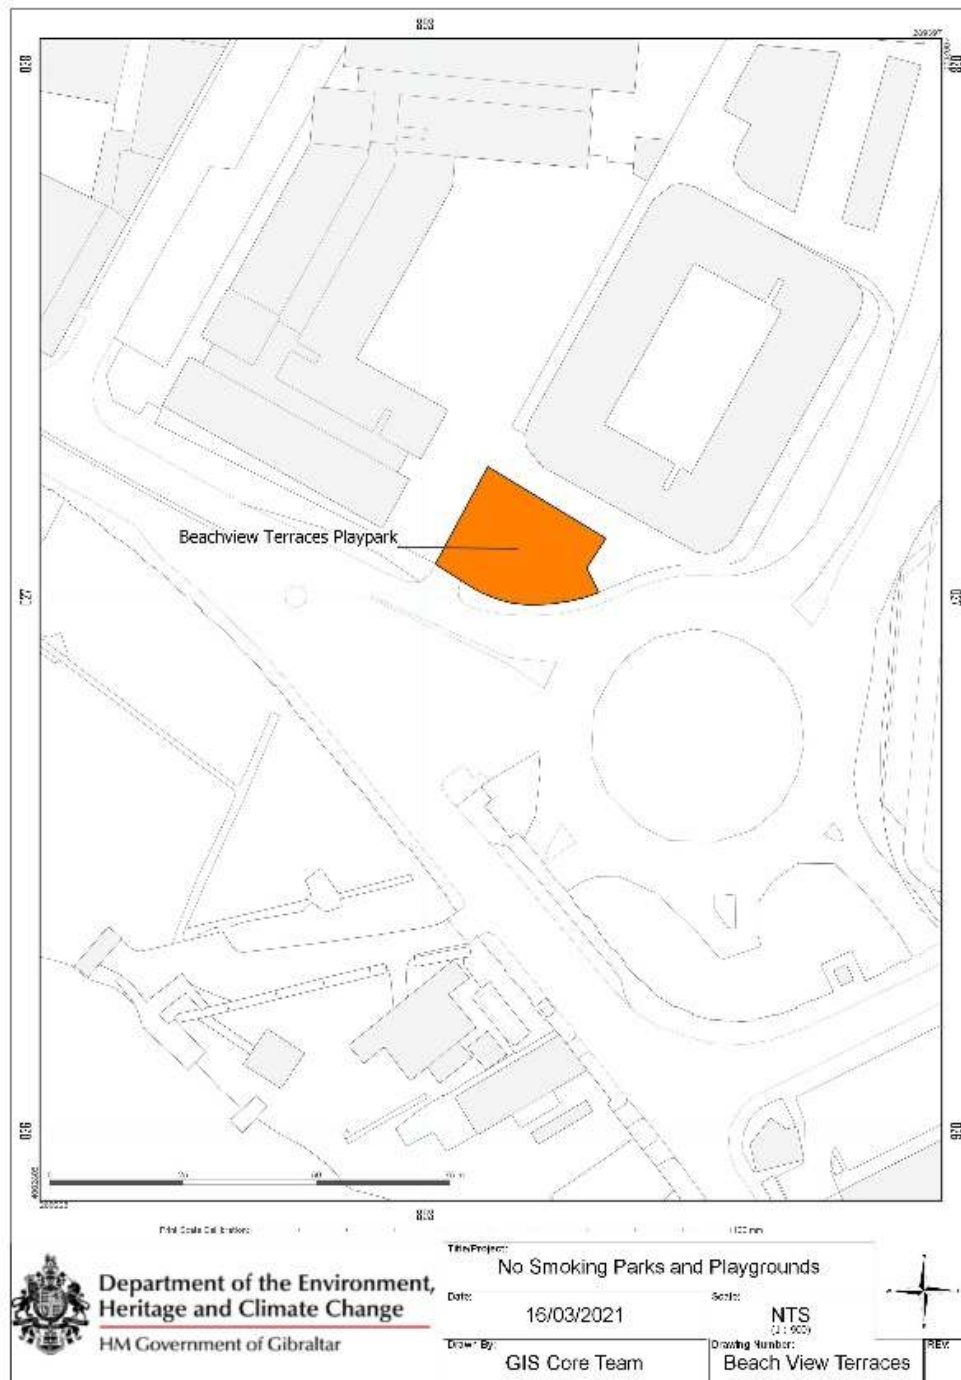

SCHEDULE

Alameda Gardens

2012-08

Smoke-Free Environment

2021/182

Smoking Prohibition (Playgrounds and Parks)
Regulations 2021

Beach View Terraces

Camp Bay