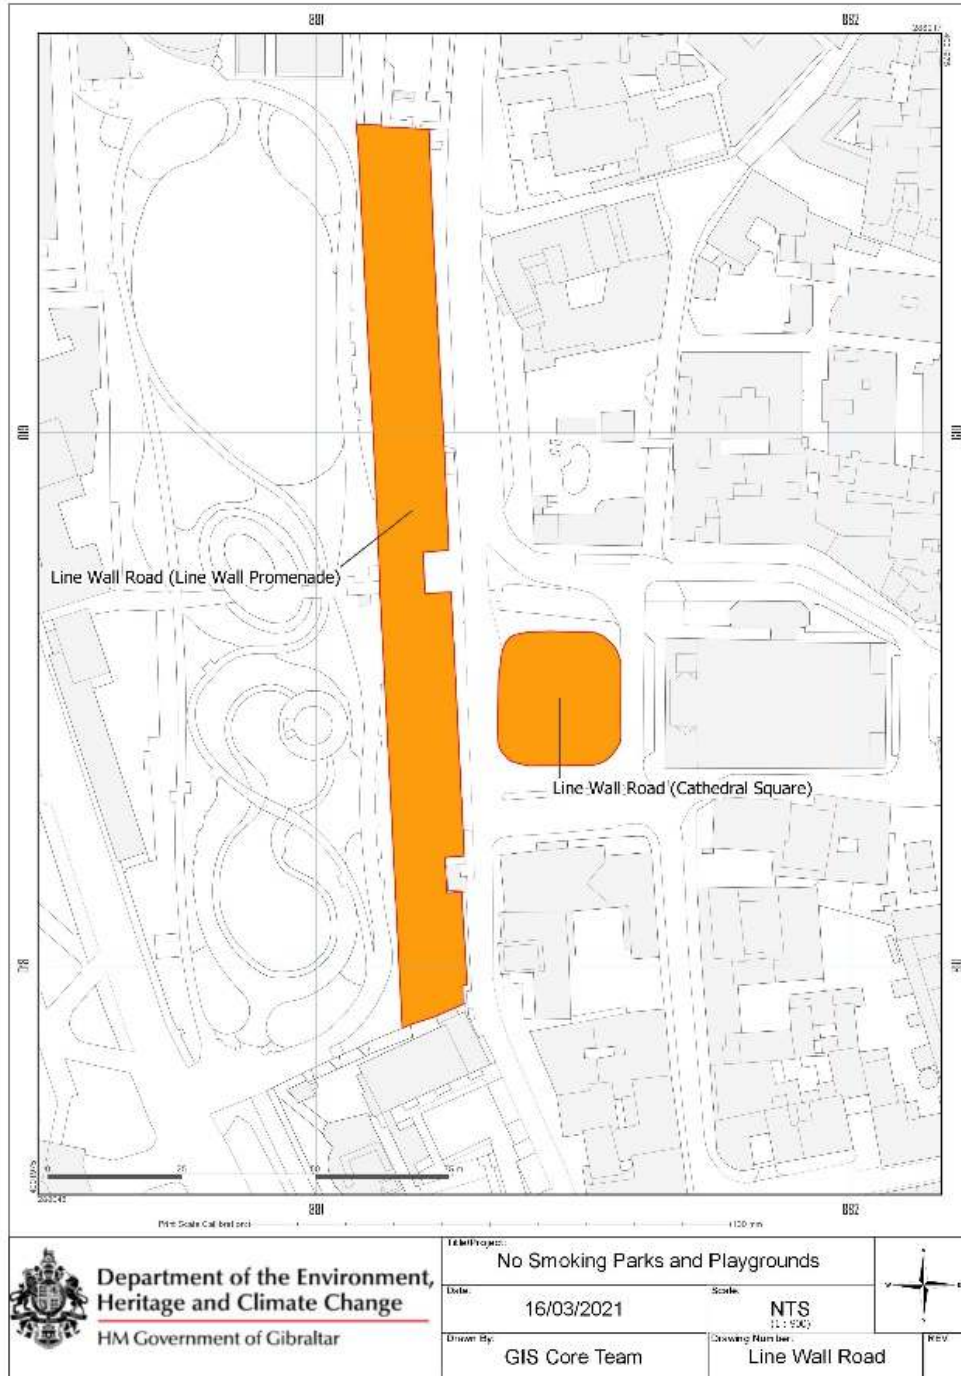

Line Wall Road

2012-08

Smoke-Free Environment

2021/182

**Smoking Prohibition (Playgrounds and Parks)
Regulations 2021**

Little Bay

Lower Witham's Road

2012-08