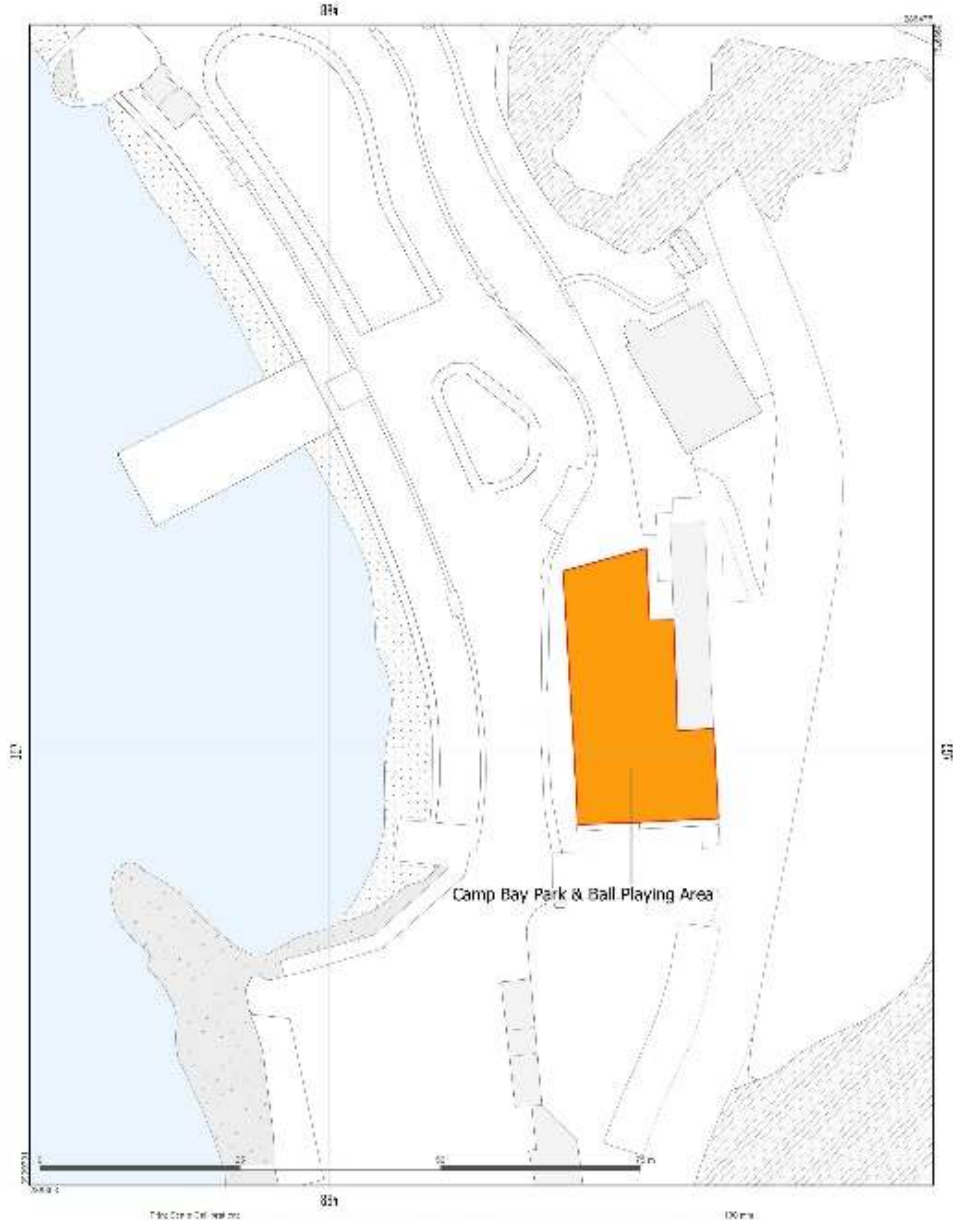

SCHEDULE

Alameda Gardens

2012-08

Smoke-Free Environment

2021/182

Smoking Prohibition (Playgrounds and Parks)
Regulations 2021

Beach View Terraces

Camp Bay