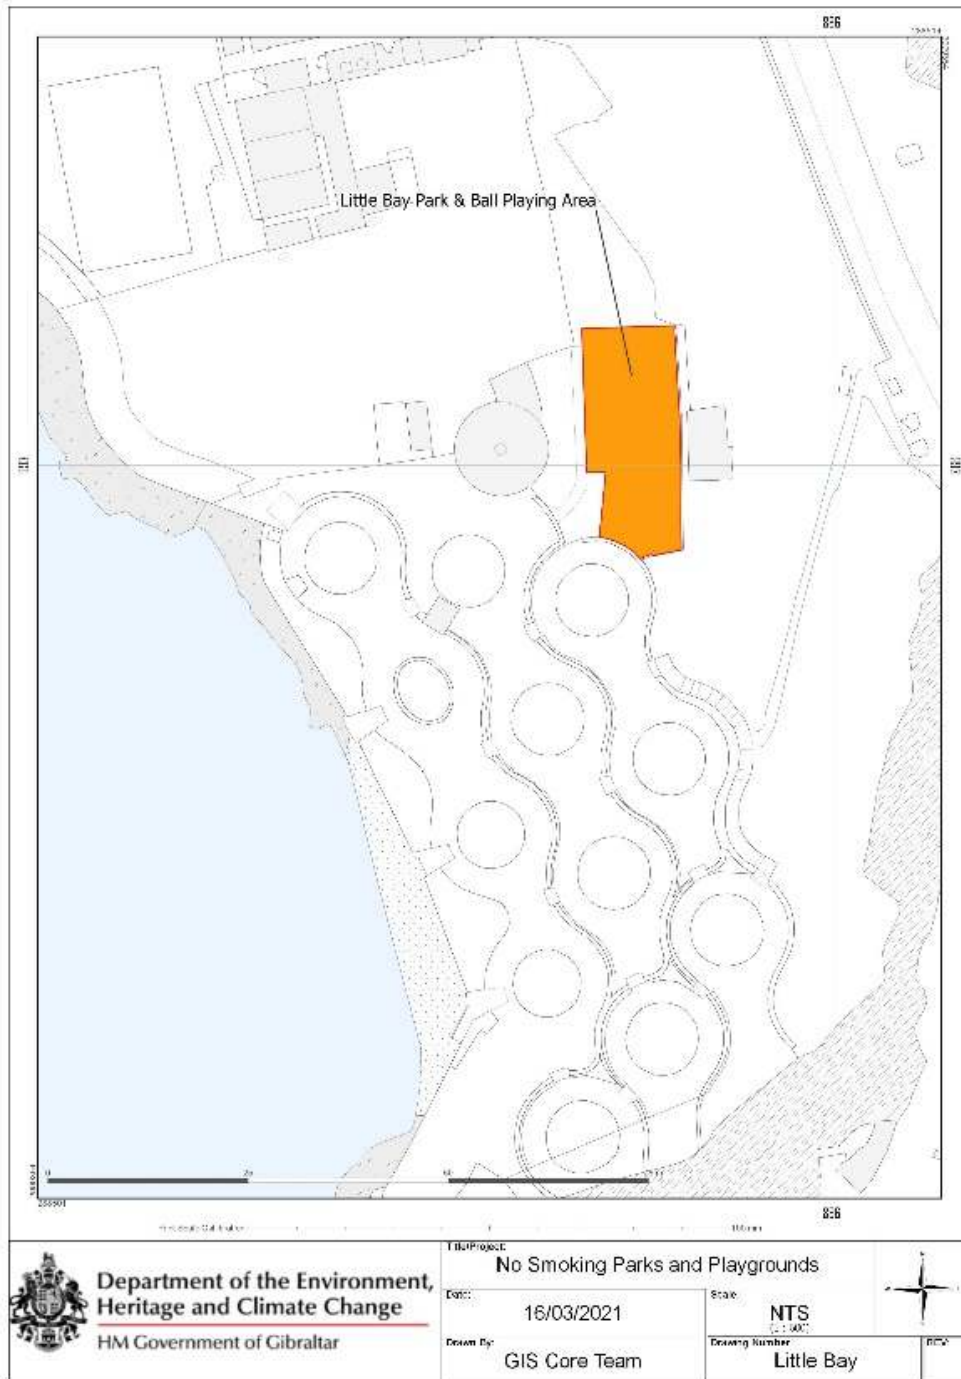

Line Wall Road

2012-08

Smoke-Free Environment

2021/182

**Smoking Prohibition (Playgrounds and Parks)
Regulations 2021**

Little Bay

Lower Witham's Road

2012-08