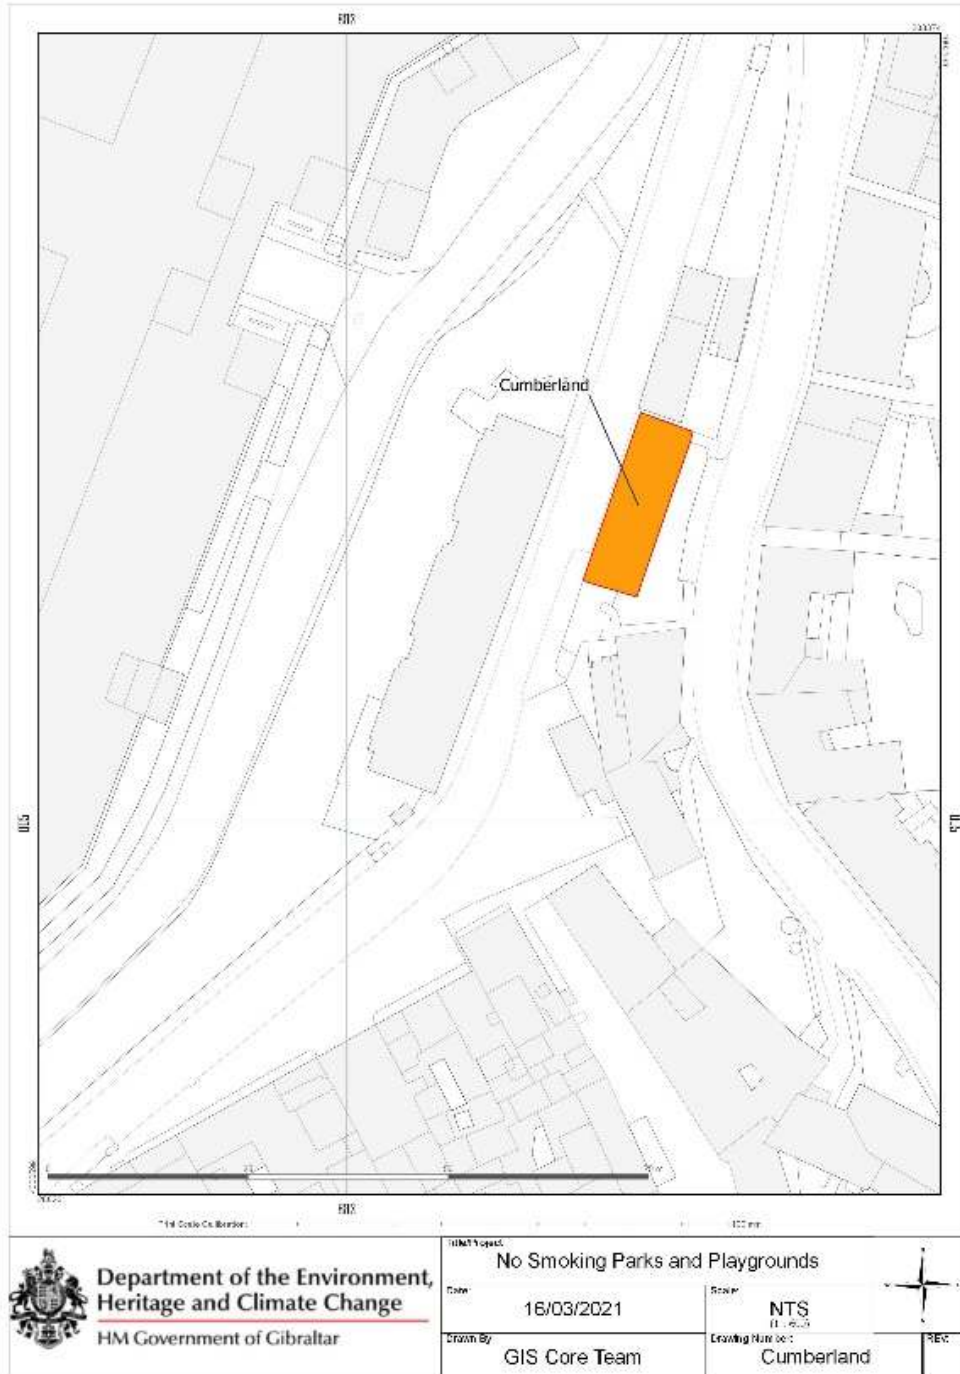

2012-08

Smoke-Free Environment

2021/182

Smoking Prohibition (Playgrounds and Parks) Regulations 2021

Cumberland Road