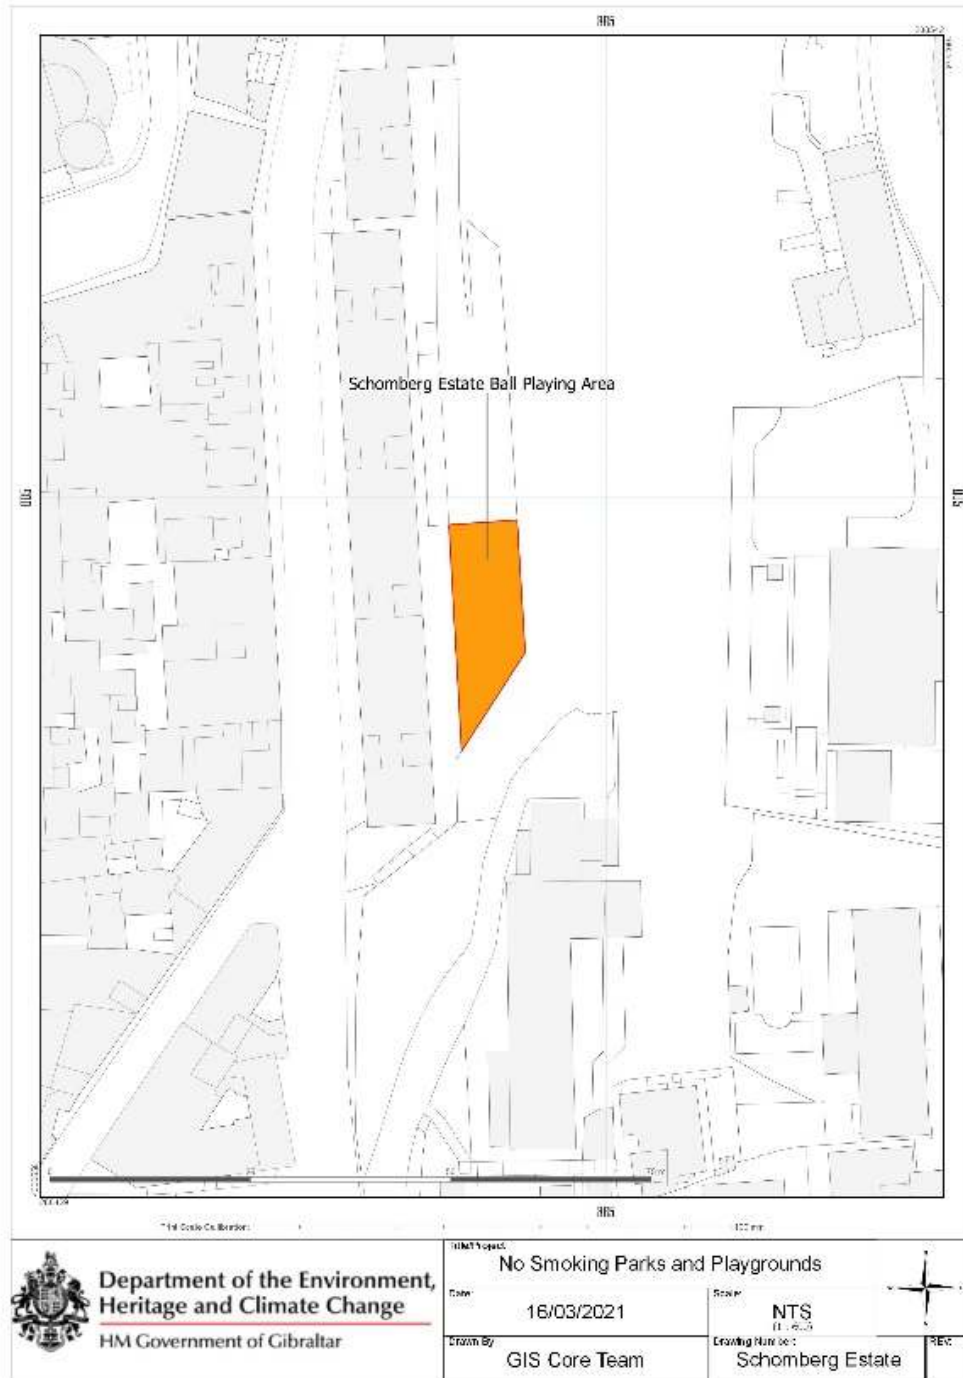

2012-08

Smoke-Free Environment

2021/182

Smoking Prohibition (Playgrounds and Parks)
Regulations 2021

Rosia Dale Estate

Rosia Road Saluting Battery

2012-08

Smoke-Free Environment

2021/182

Smoking Prohibition (Playgrounds and Parks)
Regulations 2021

Sandpits Views

Schomberg Estate

2012-08

Smoke-Free Environment

2021/182

**Smoking Prohibition (Playgrounds and Parks)
Regulations 2021**