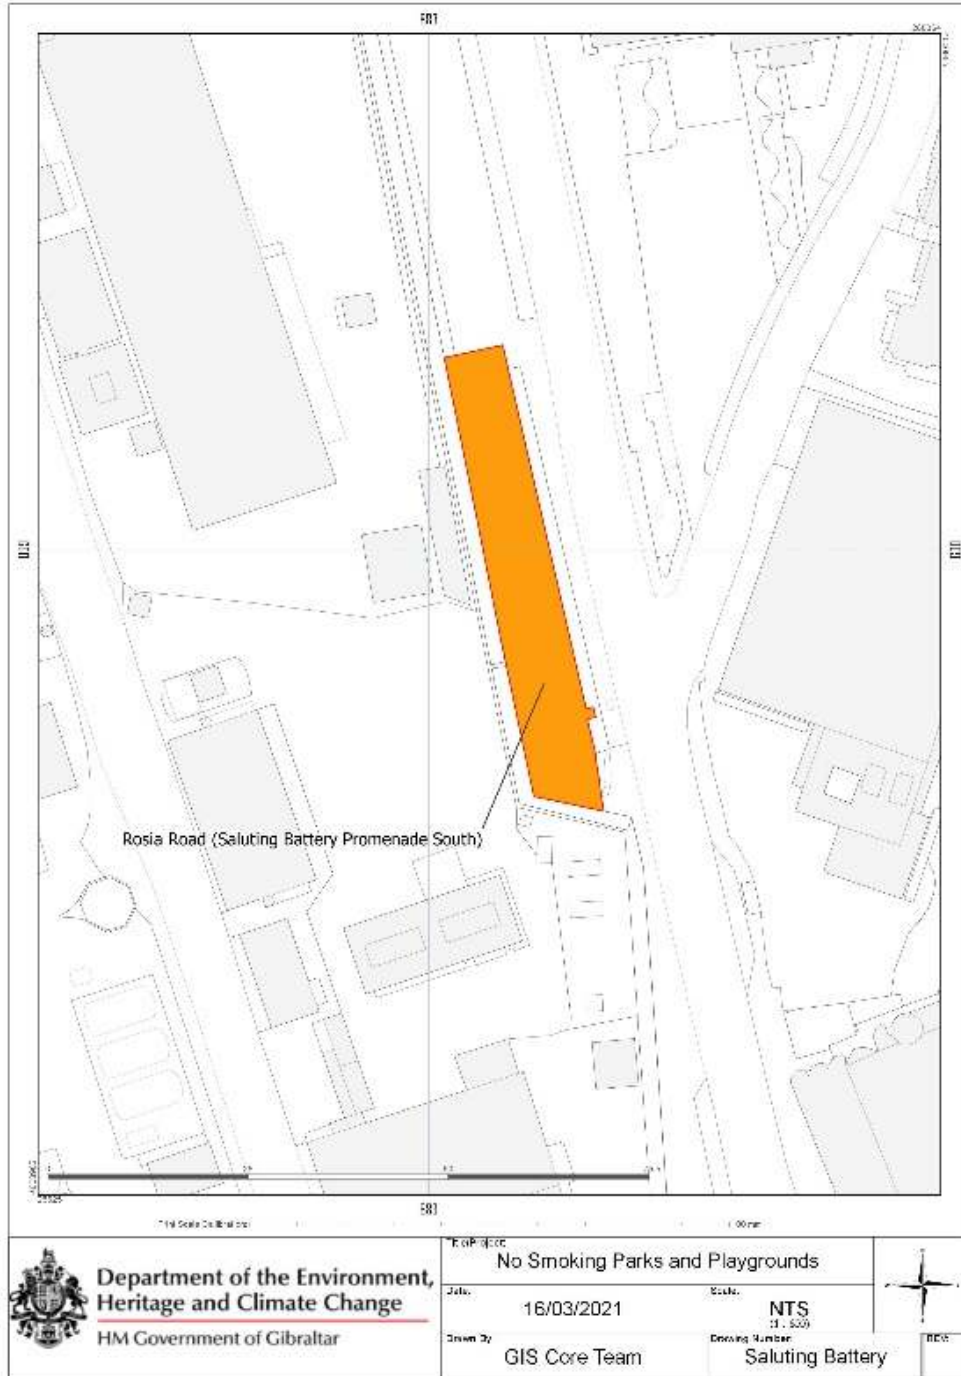

2012-08

Smoke-Free Environment

2021/182

Smoking Prohibition (Playgrounds and Parks)
Regulations 2021

Rosia Dale Estate

Rosia Road Saluting Battery

2012-08

Smoke-Free Environment

2021/182

Smoking Prohibition (Playgrounds and Parks)
Regulations 2021

Sandpits Views

Schomberg Estate

2012-08

Smoke-Free Environment

2021/182

**Smoking Prohibition (Playgrounds and Parks)
Regulations 2021**