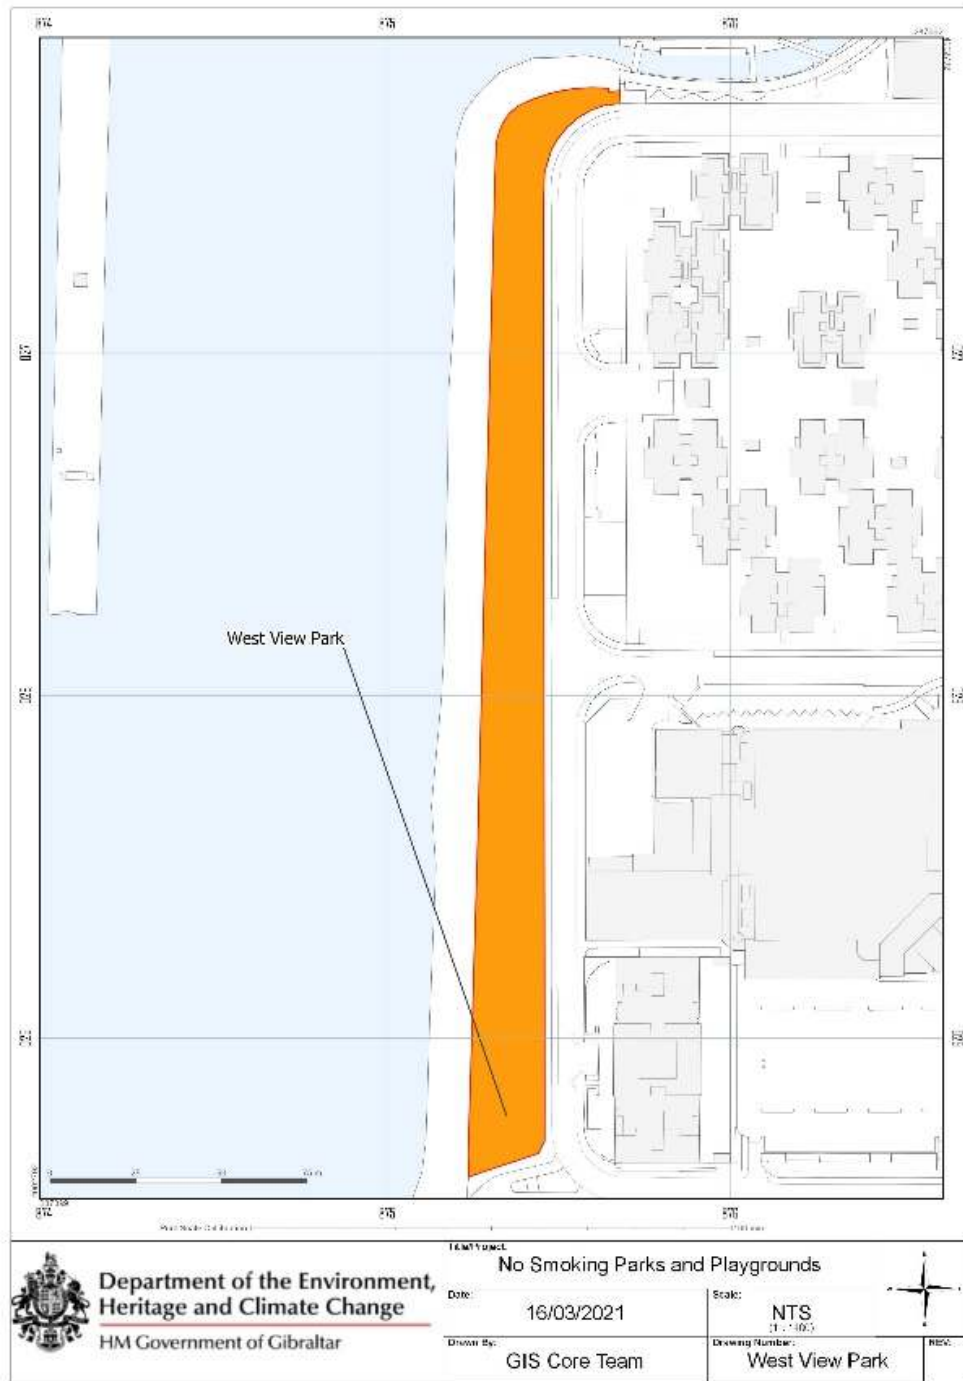

2021/182

Smoking Prohibition (Playgrounds and Parks)
Regulations 2021

Sandpits Views

Schomberg Estate

2012-08

Smoke-Free Environment

2021/182

**Smoking Prohibition (Playgrounds and Parks)
Regulations 2021**

Varyl Begg Estate

Vineyards Estate

Department of the Environment,
Heritage and Climate Change
HM Government of Gibraltar

Title/Project No Smoking Parks and Playgrounds		
Date 16/03/2021	Scale: NTS (1:500)	
Drawn By: GIS Core Team	Drawing Number: Vineyards Estate	
	REV:	

2012-08

Smoke-Free Environment

2021/182

Smoking Prohibition (Playgrounds and Parks) Regulations 2021

West View Park

Waterport Terraces

2012-08

Smoke-Free Environment