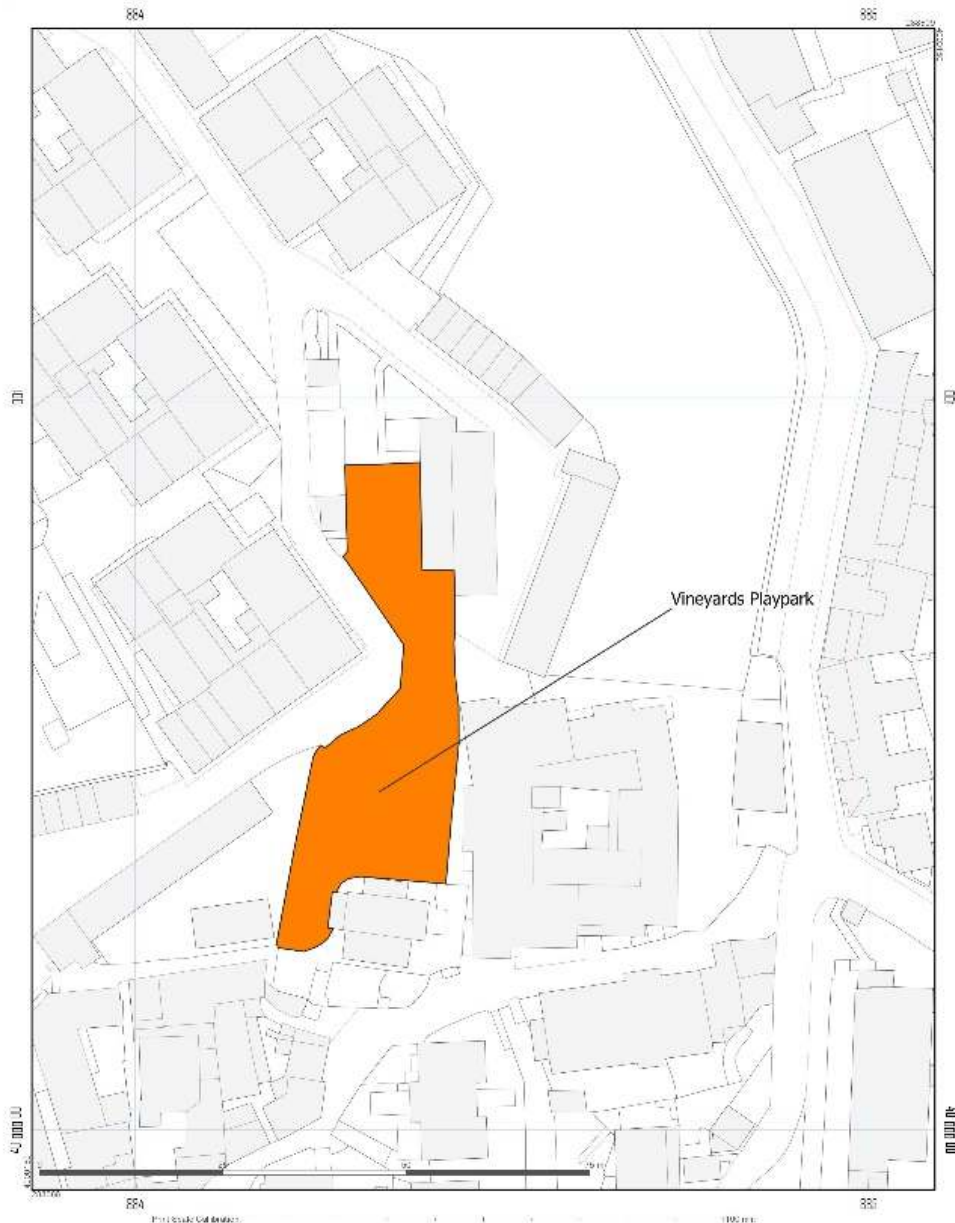

Vineyards Estate

Department of the Environment,
Heritage and Climate Change
HM Government of Gibraltar

Title/Project No Smoking Parks and Playgrounds		
Date 16/03/2021	Scale: NTS (1:500)	
Drawn By: GIS Core Team	Drawing Number: Vineyards Estate	
	REV: