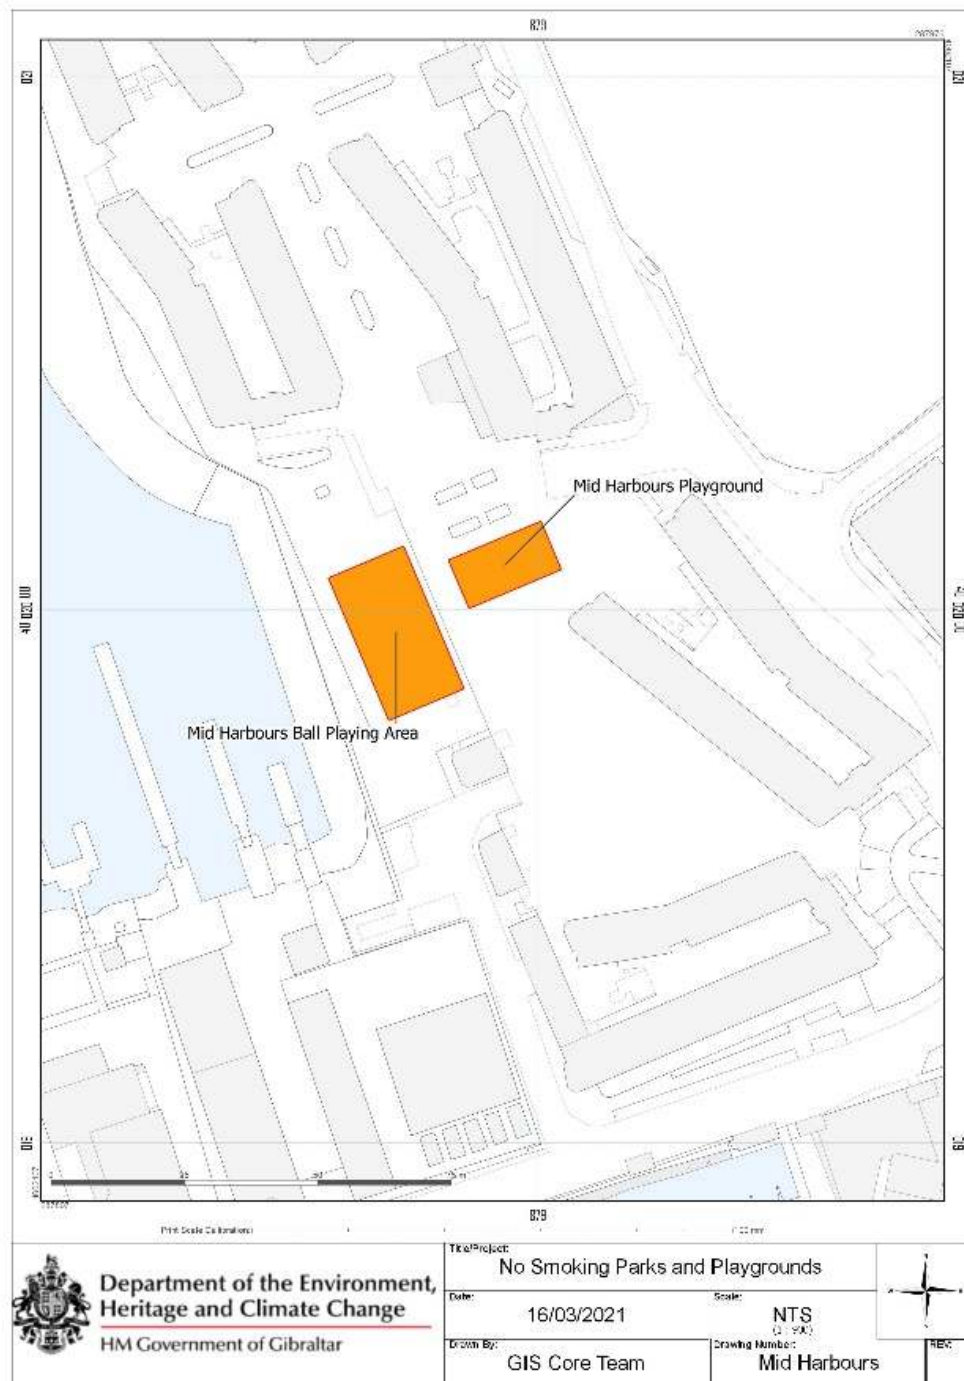

2012-08

Smoke-Free Environment

2021/182

Smoking Prohibition (Playgrounds and Parks) Regulations 2021

Mid Harbour's Estate