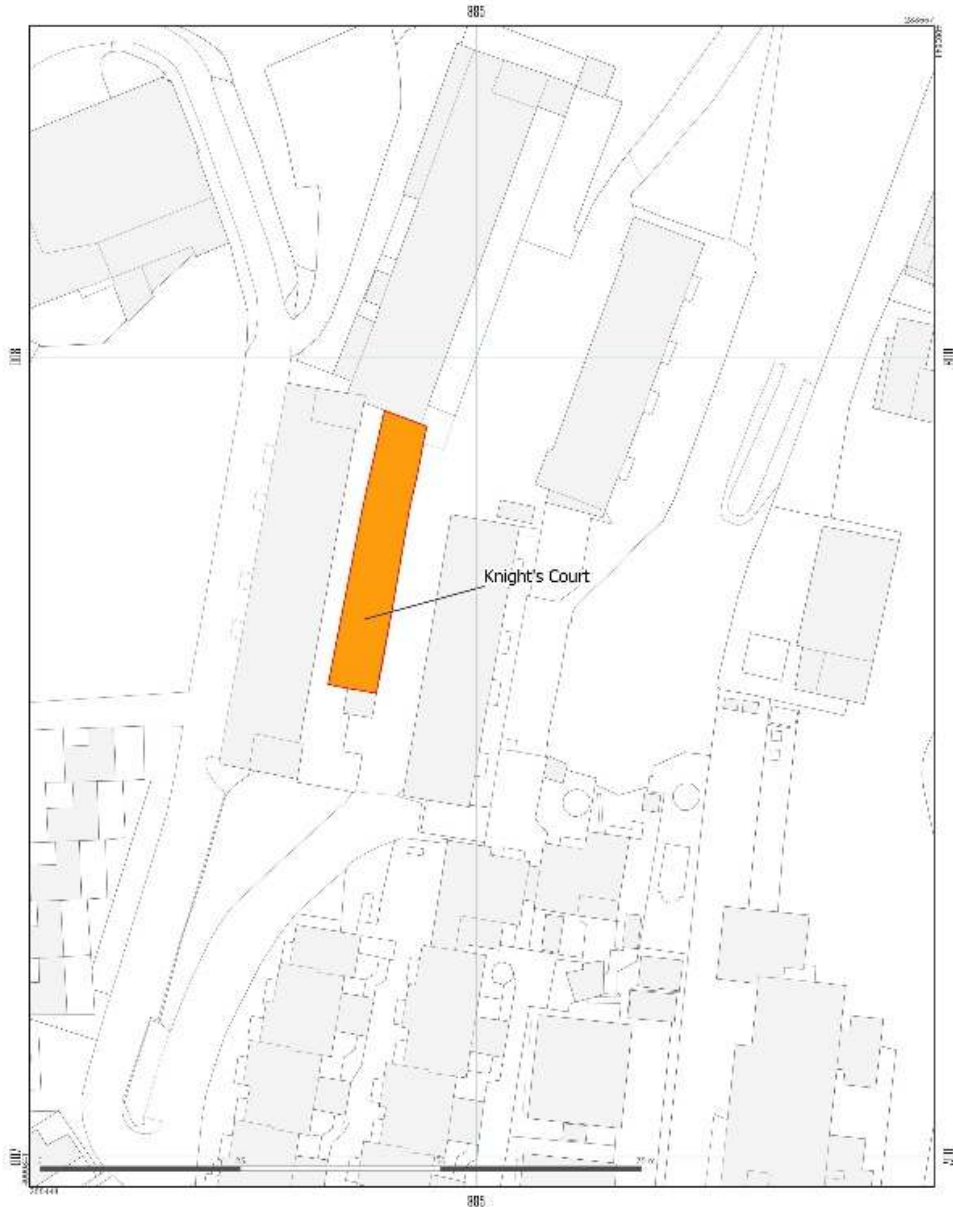

Knight's Court

 Department of the Environment, Heritage and Climate Change HM Government of Gibraltar	Title/Project: No Smoking Parks and Playgrounds		
	Date: 16/03/2021	Scale: NTS G1: 500	
	Drawn By: GIS Core Team	Drawing Number: Knight's Court	
	REV