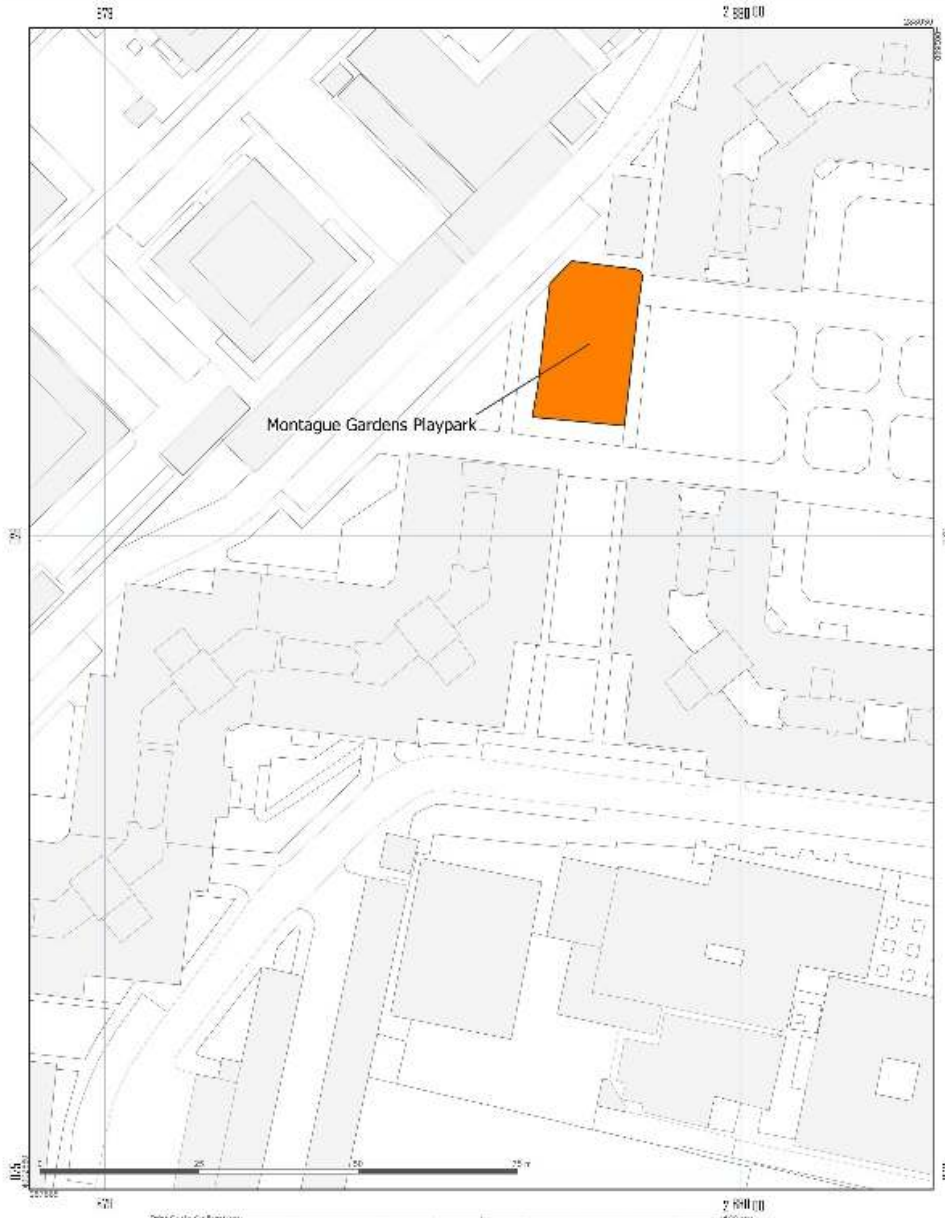

2012-08

Smoke-Free Environment

2021/182

Smoking Prohibition (Playgrounds and Parks) Regulations 2021

Montague Gardens

Department of the Environment,
Heritage and Climate Change
HM Government of Gibraltar

Title/Project:	No Smoking Parks and Playgrounds	
Date:	16/03/2021	Scale: NTS (1:1,250)
Drawn By:	GIS Core Team	Drawing Number: Montague Gardens
		REV