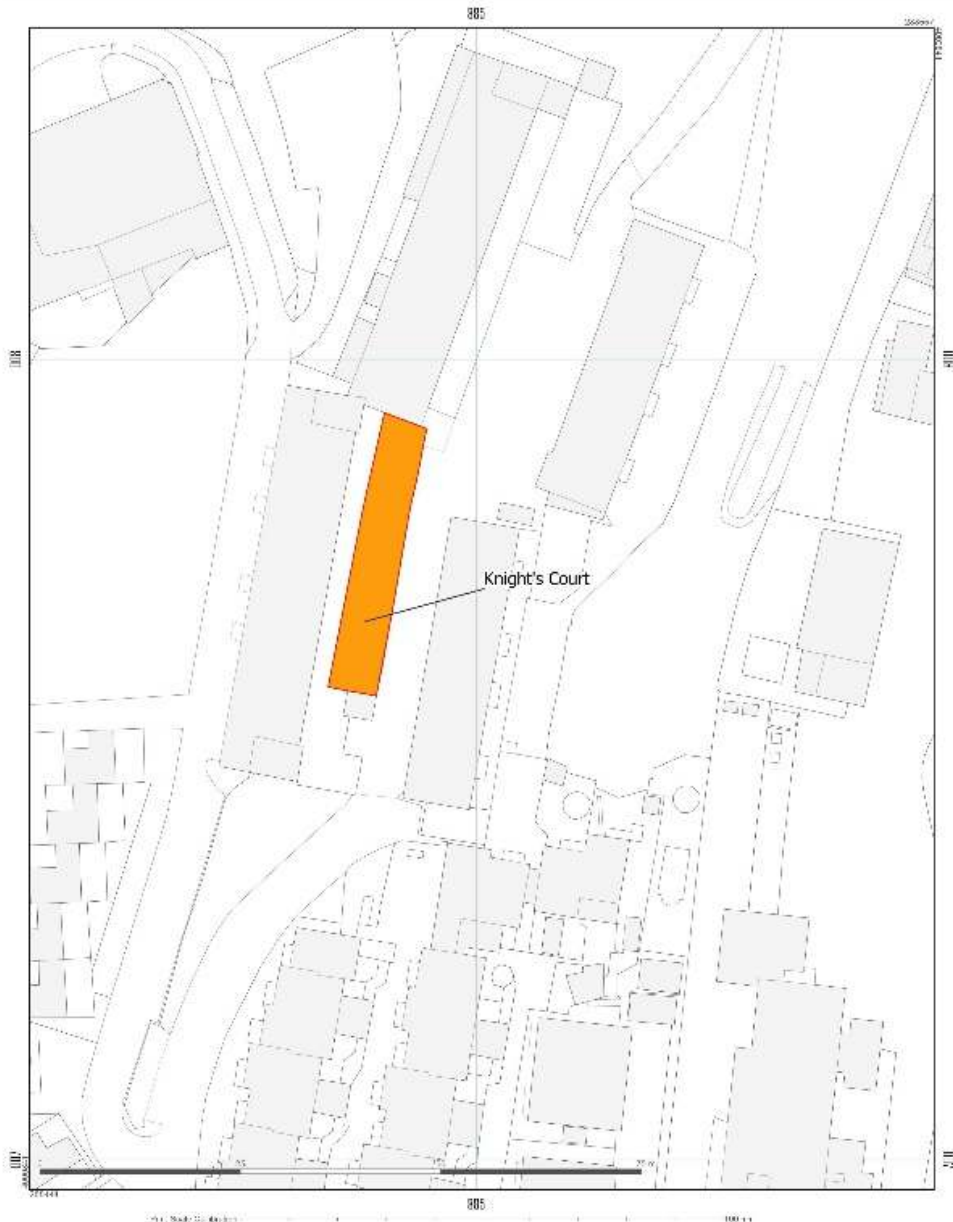

2012-08

Smoke-Free Environment

2021/182

Smoking Prohibition (Playgrounds and Parks) Regulations 2021

This version is out of date

Knight's Court

Department of the Environment,
Heritage and Climate Change
HM Government of Gibraltar

Title/Project: No Smoking Parks and Playgrounds		
Date: 16/03/2021	Scale: NTS (1:500)	
Drawn By: GIS Core Team	Drawing Number: Knight's Court	REV: ☐