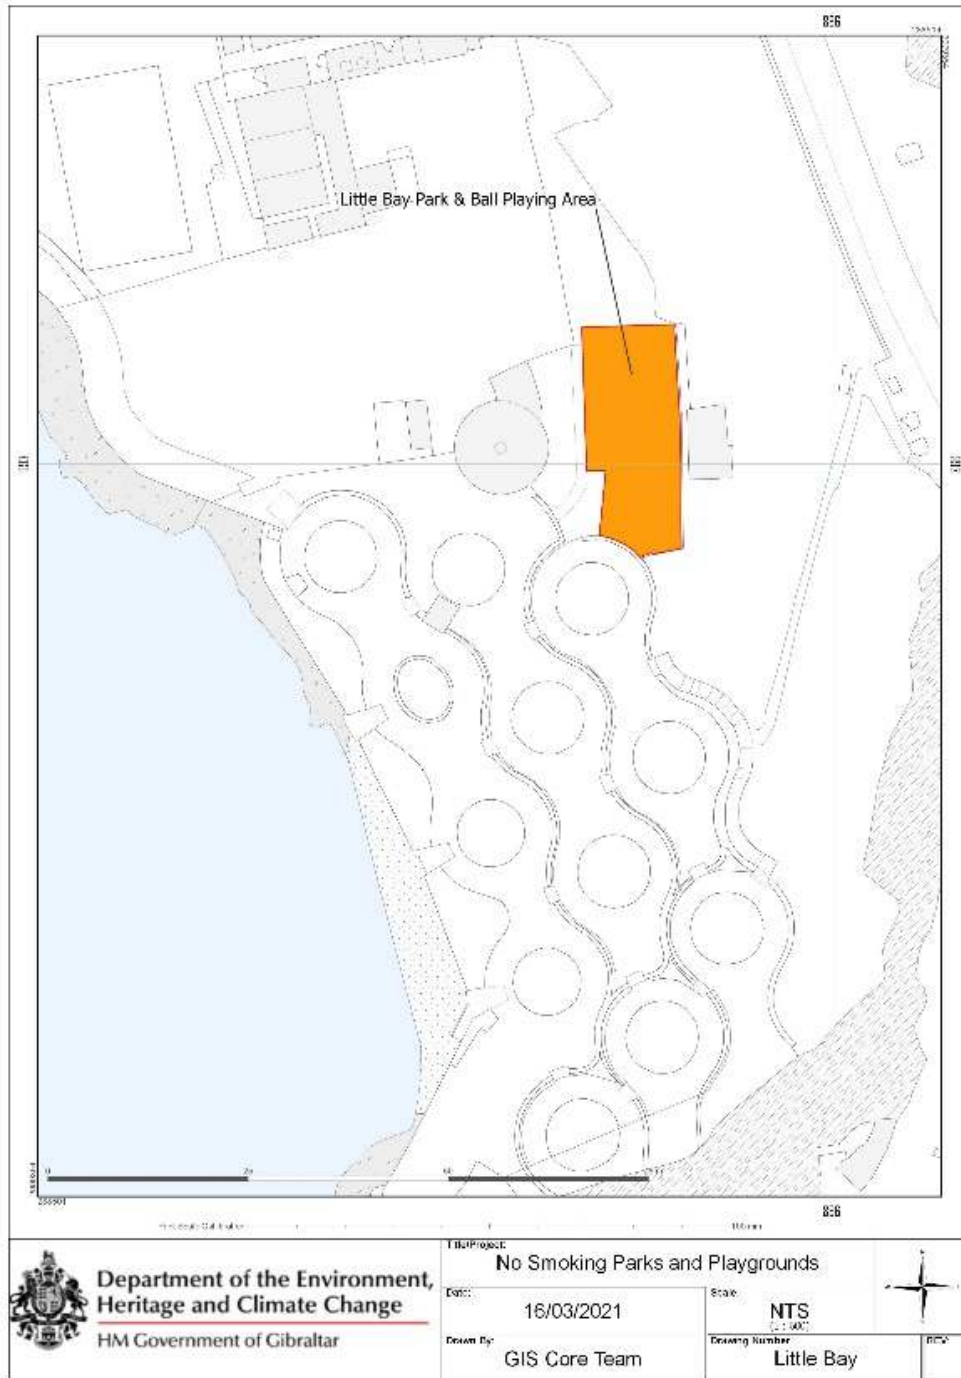

2012-08

Smoke-Free Environment

2021/182

Smoking Prohibition (Playgrounds and Parks) Regulations 2021

This version is out of date

Line Wall Road

This version is out of date

Little Bay

2012-08

Smoke-Free Environment

2021/182

Smoking Prohibition (Playgrounds and Parks) Regulations 2021

This version is out of date

Lower Witham's Road

2012-08

Smoke-Free Environment