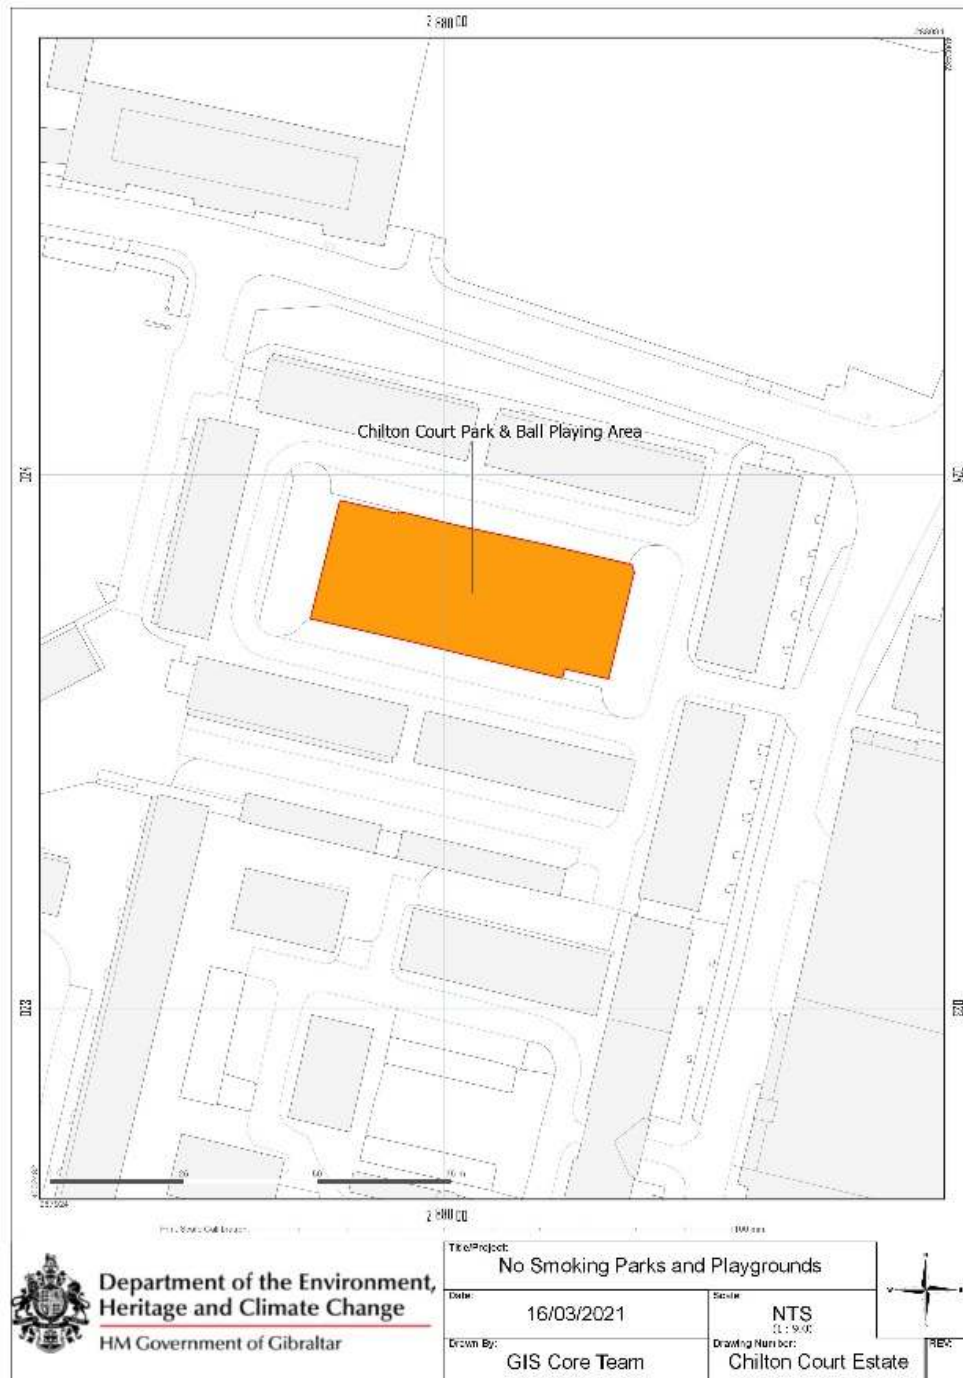

2021/182

Smoking Prohibition (Playgrounds and Parks) Regulations 2021

This version is out of date

Chilton Court Estate

This version is out of date

Cumberland Road

2012-08

Smoke-Free Environment