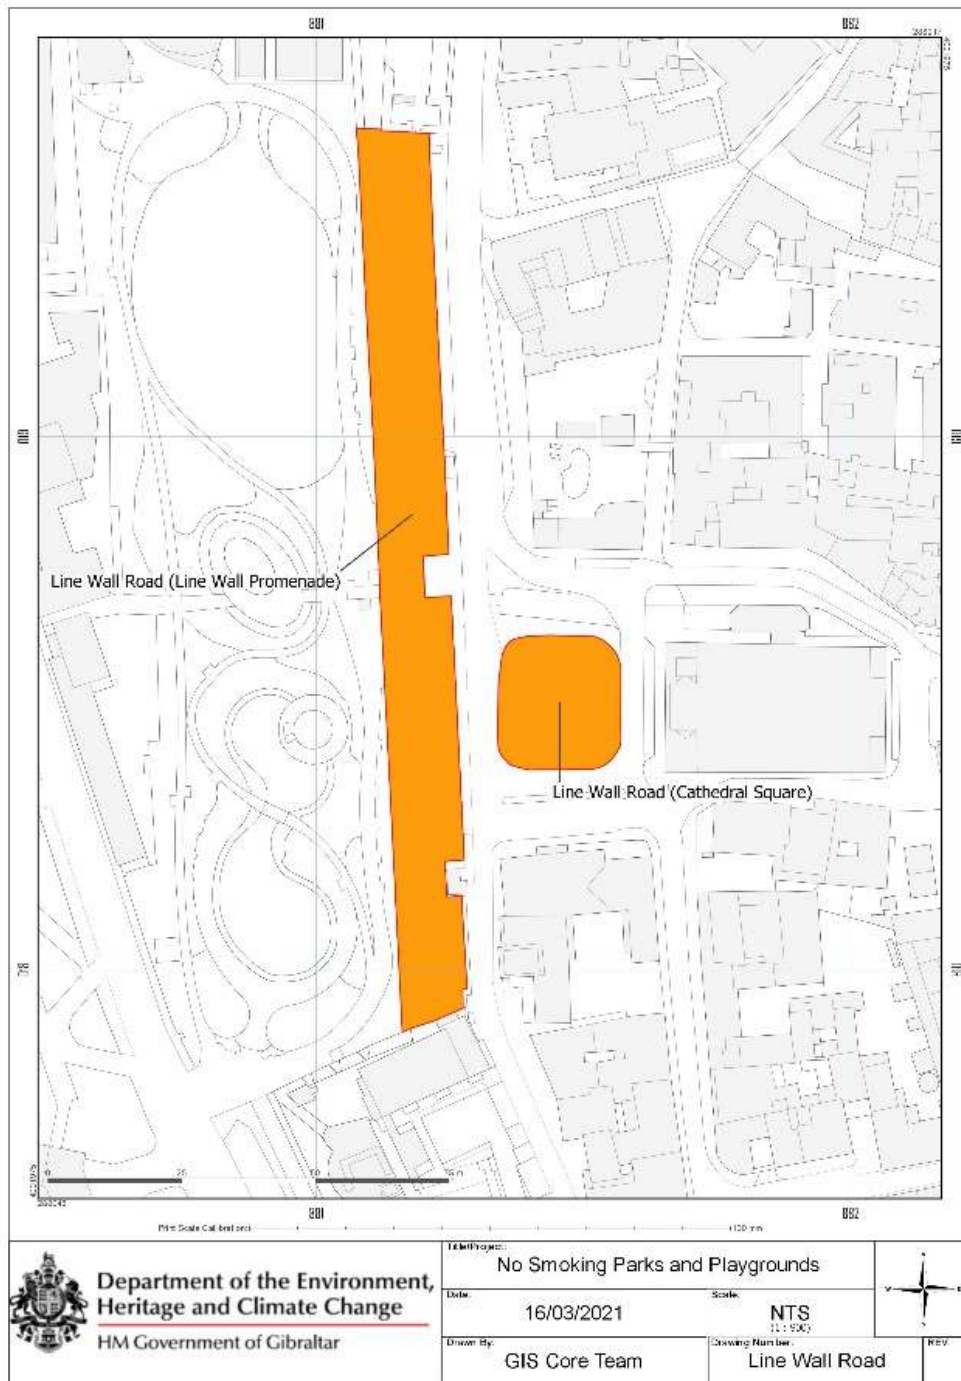

2012-08

Smoke-Free Environment

2021/182

Smoking Prohibition (Playgrounds and Parks) Regulations 2021

This version is out of date

Line Wall Road

This version is out of date

Little Bay