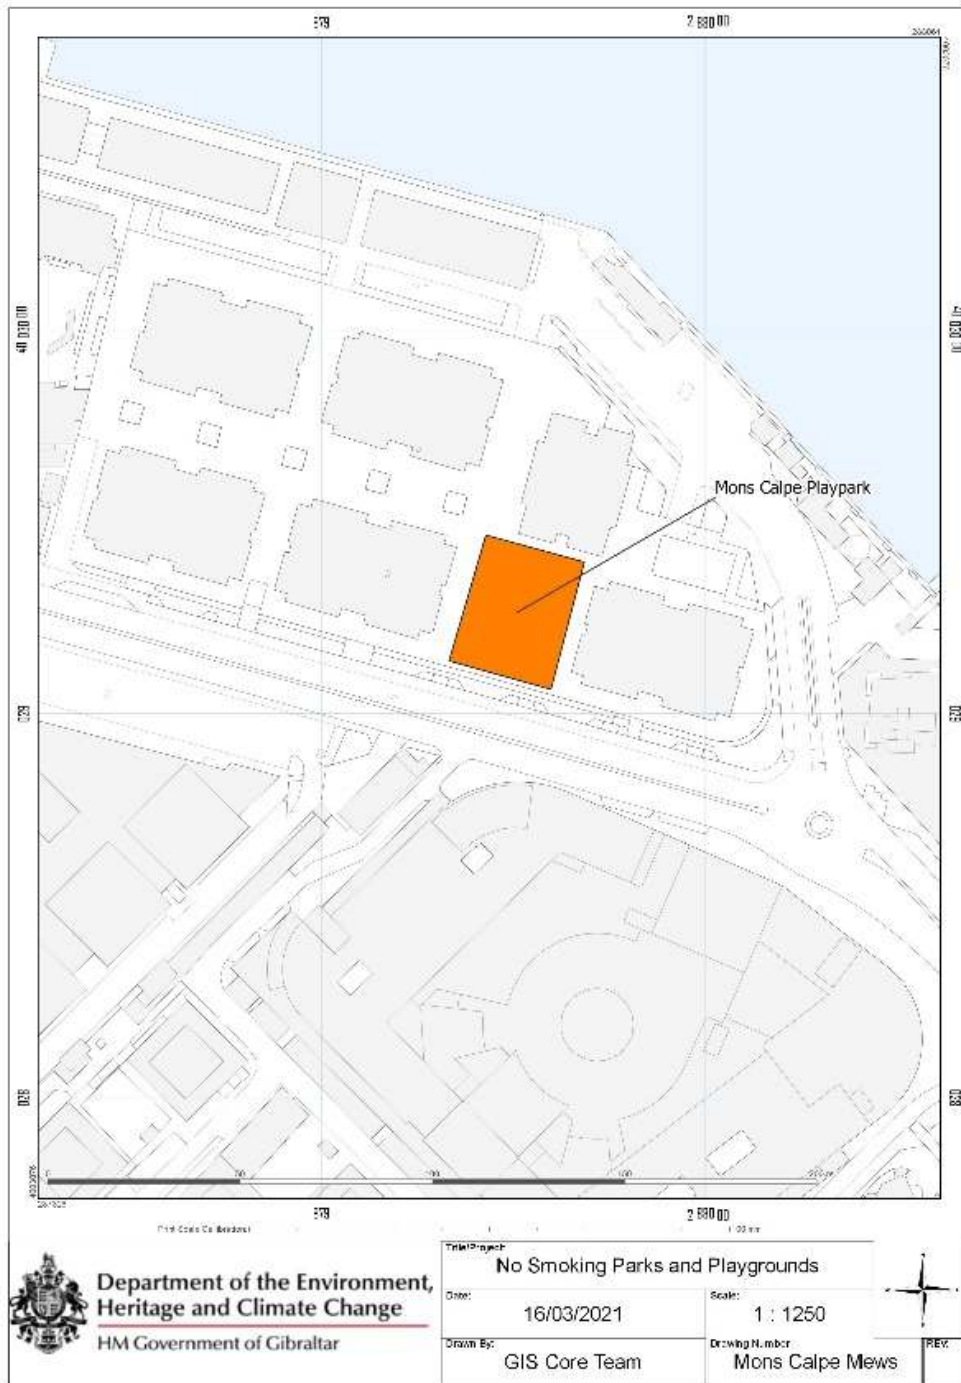

2021/182

Smoking Prohibition (Playgrounds and Parks) Regulations 2021

This version is out of date

Midtown Park

This version is out of date

Mons Calpe Mews

2012-08

Smoke-Free Environment