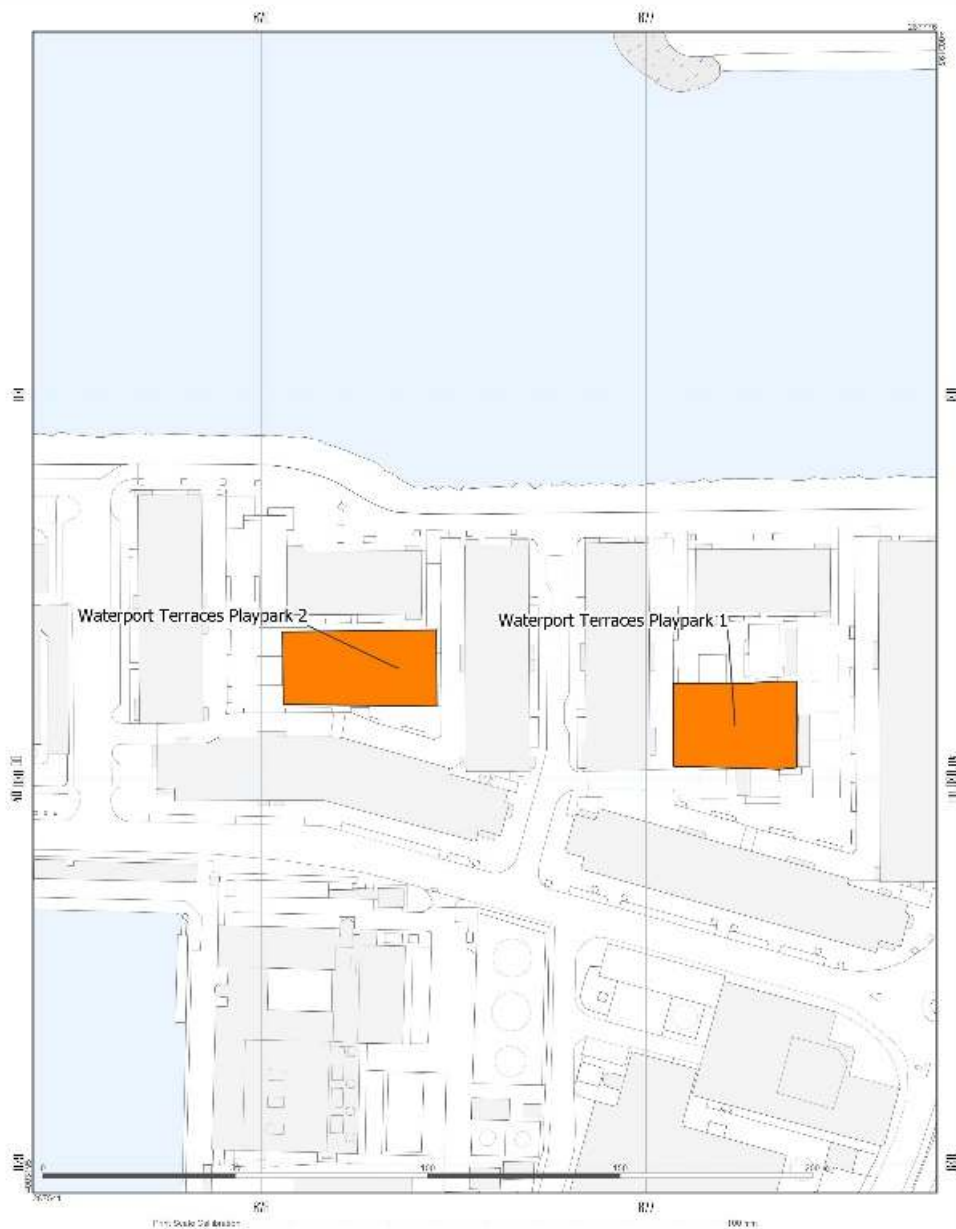

This version is out of date

West View Park

2012-08

Smoke-Free Environment

2021/182

Smoking Prohibition (Playgrounds and Parks) Regulations 2021

This version is out of date

Waterport Terraces