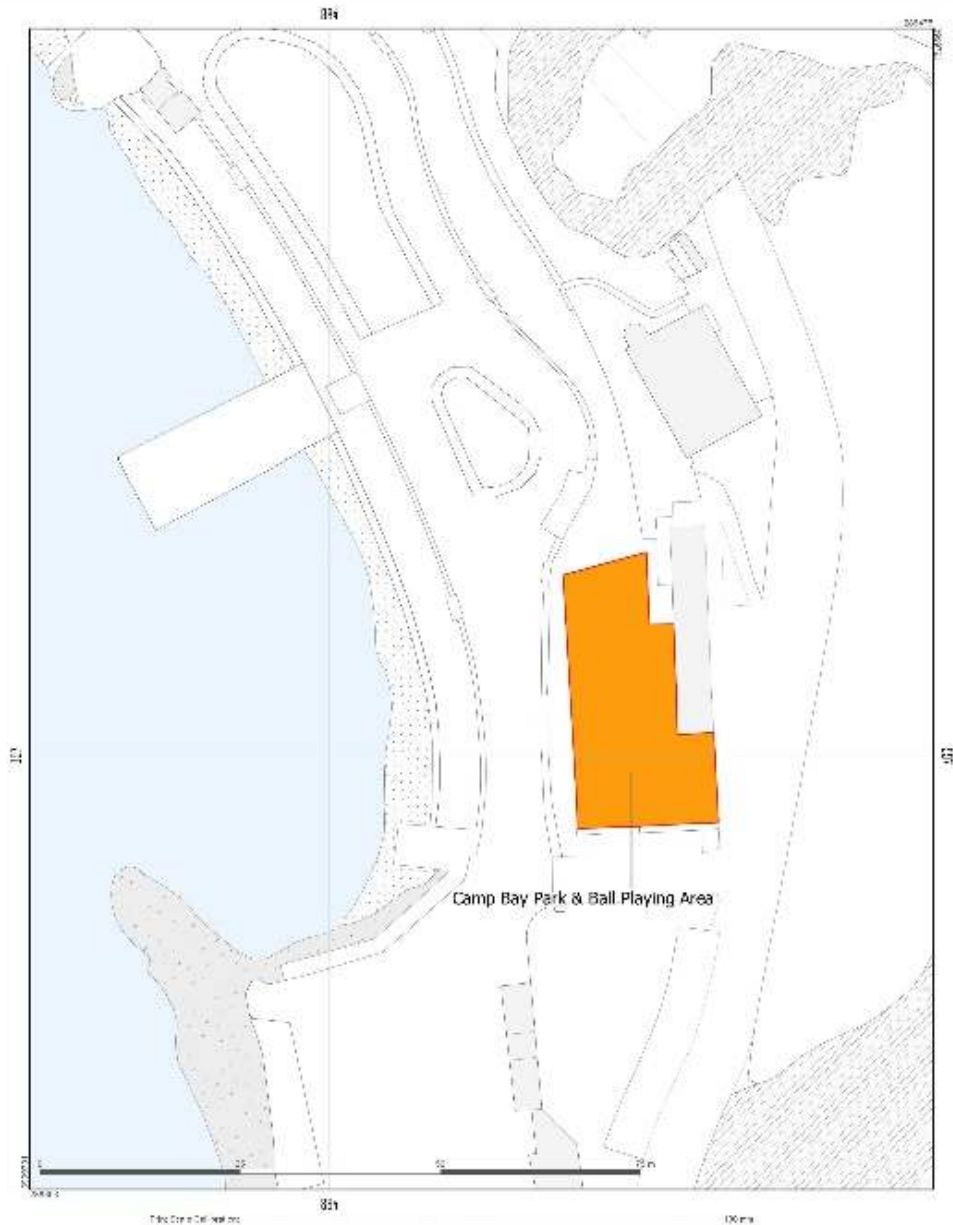

Beach View Terraces

2012-08

Smoke-Free Environment

2021/182

Smoking Prohibition (Playgrounds and Parks) Regulations 2021

This version is out of date

Camp Bay

**Department of the Environment,
Heritage and Climate Change**
HM Government of Gibraltar