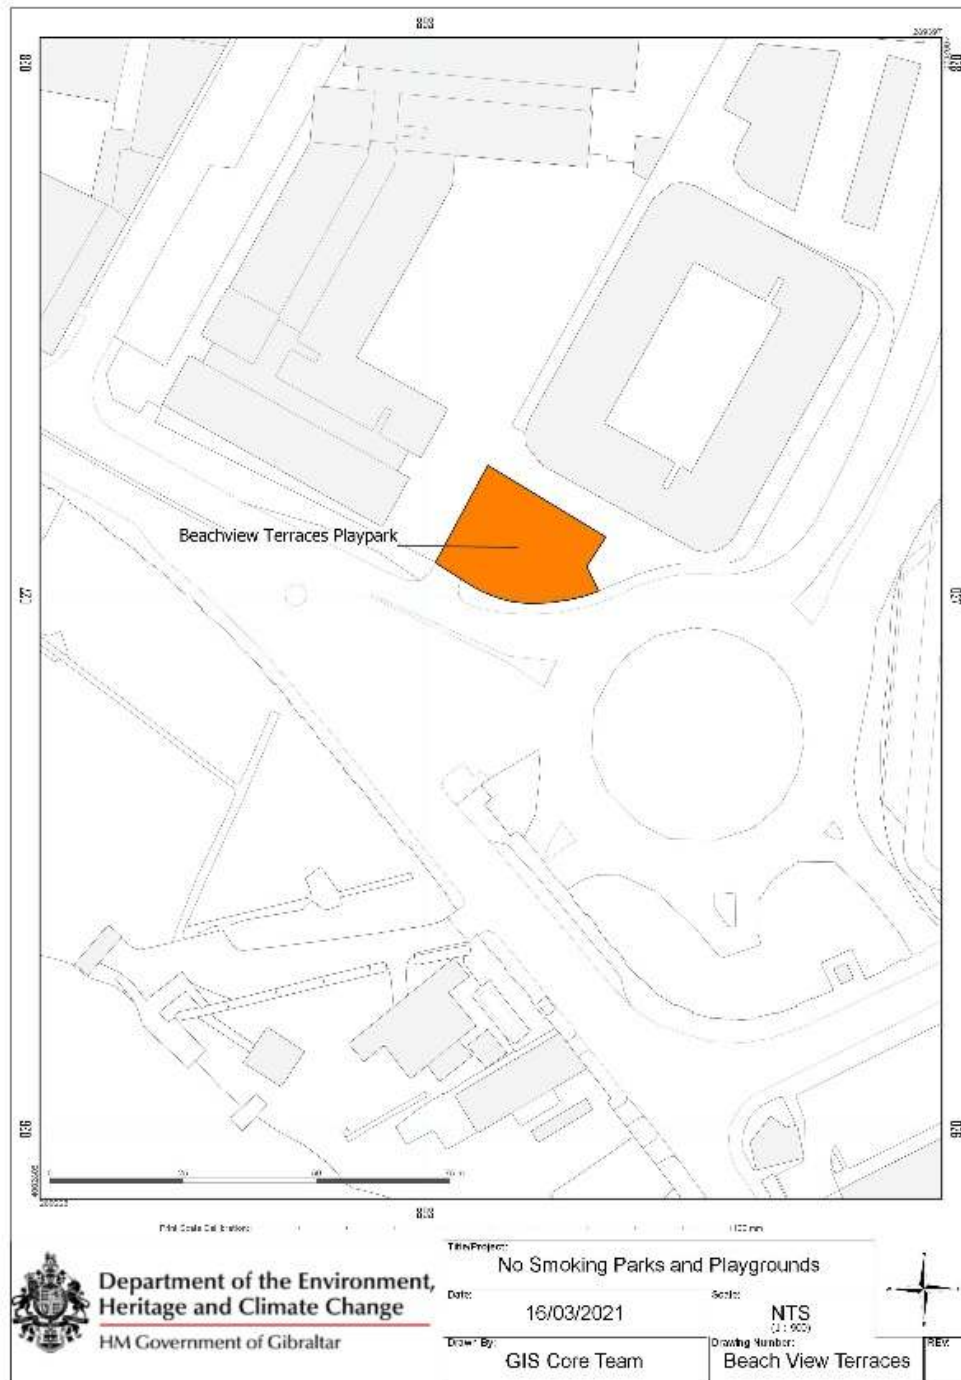

This version is out of date

Beach View Terraces