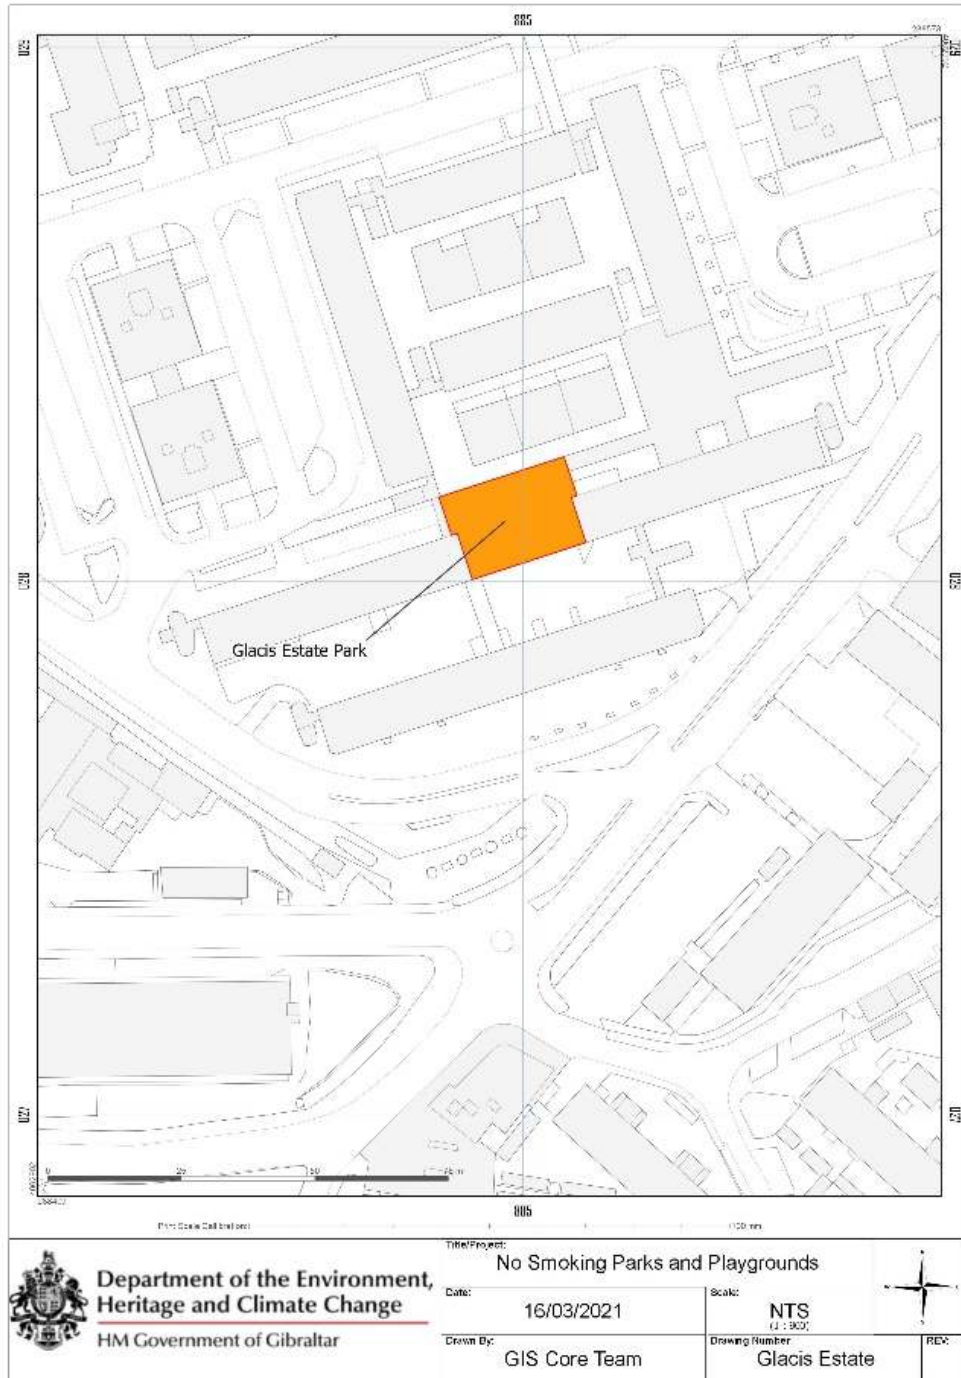

2012-08

Smoke-Free Environment

2021/182

Smoking Prohibition (Playgrounds and Parks)
Regulations 2021

This version is out of date

Glacis Estate