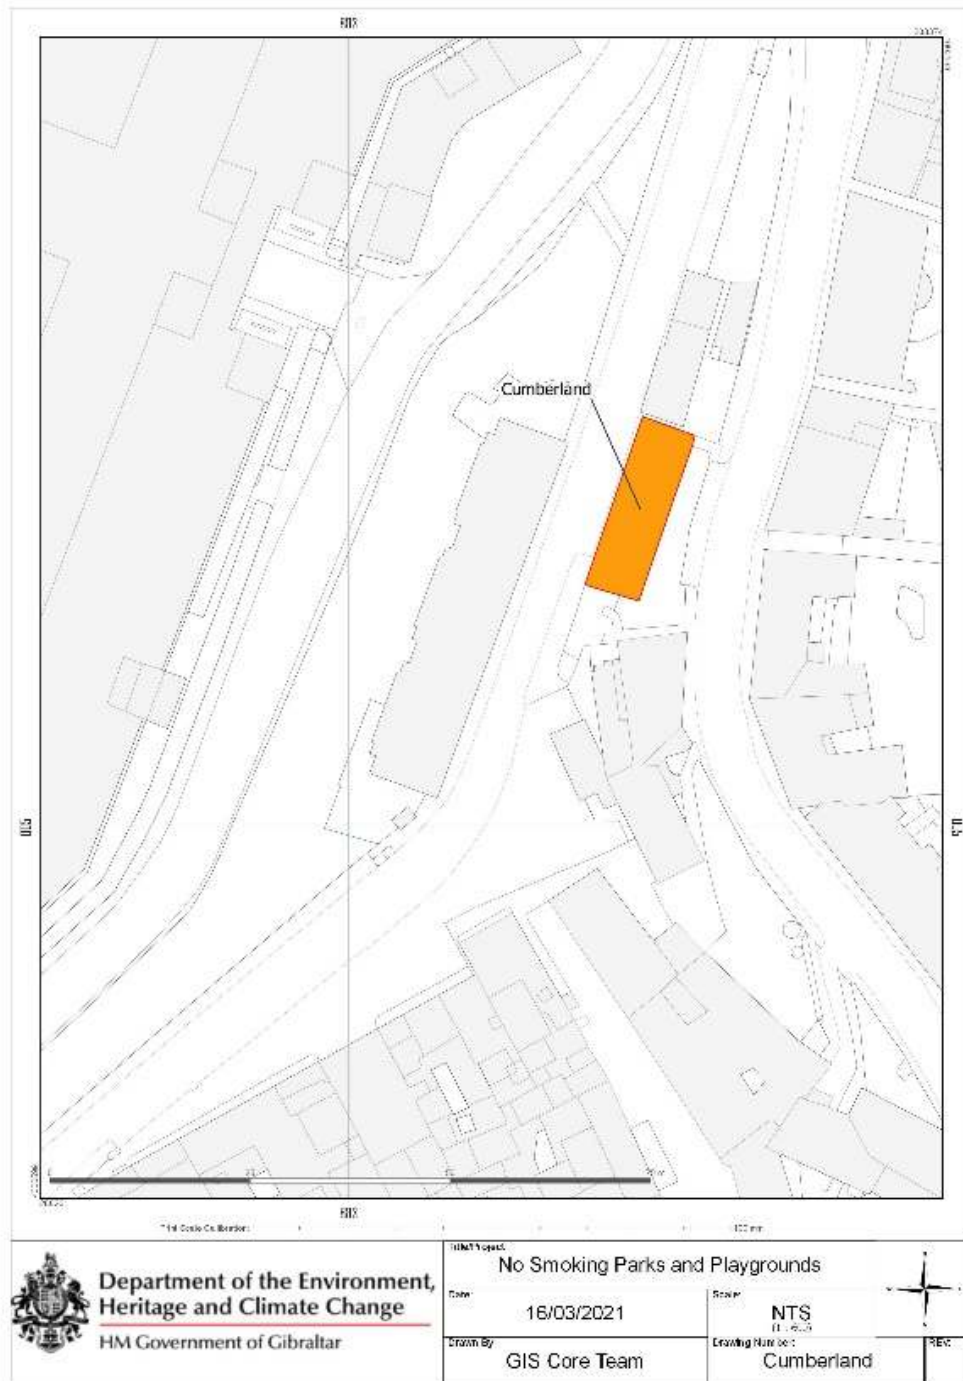

2021/182

Smoking Prohibition (Playgrounds and Parks) Regulations 2021

This version is out of date

Chilton Court Estate

This version is out of date

Cumberland Road

2012-08

Smoke-Free Environment