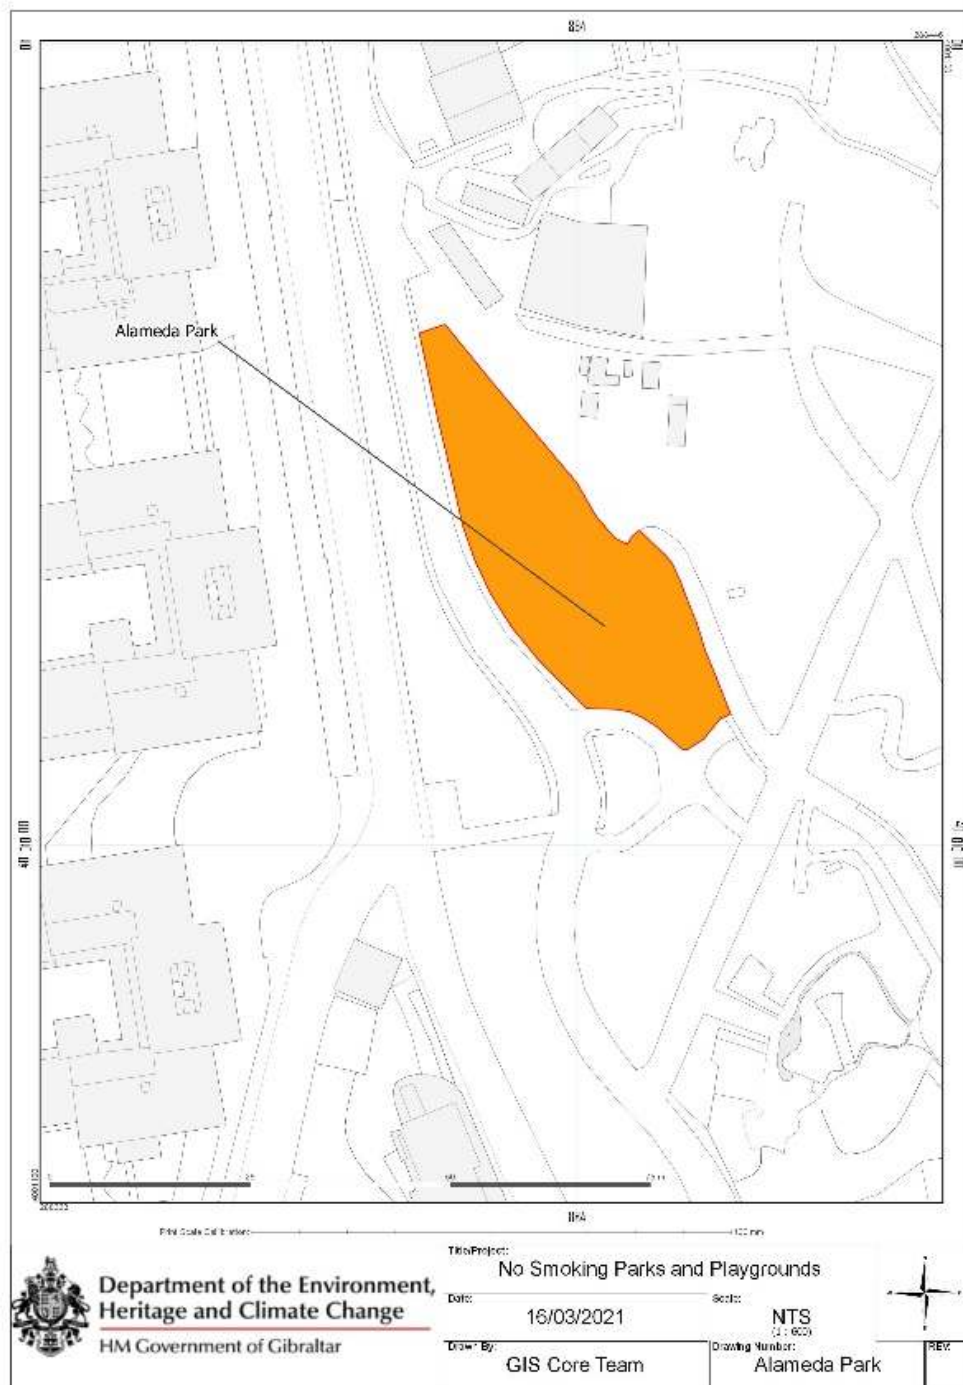

Smoke-Free Environment
**Smoking Prohibition (Playgrounds and Parks)
Regulations 2021**

2012-08

2021/182

This version is out of date

- (n) Laguna Estate;
- (o) Line Wall Road;
- (p) Little Bay;
- (q) Lower Witham's Road;
- (r) Mid Harbour's Estate;
- (s) Midtown Park;
- (t) Mons Calpe Mews;
- (u) Montague Crescent;
- (v) Montague Gardens;
- (w) Moorish Castle Estate;
- (x) Rosia Dale Estate;
- (y) Rosia Road Saluting Battery;
- (z) Sandpit Views;
- (aa) Schomberg Estate;
- (bb) Varyl Begg Estate;
- (cc) Vineyards Estate;
- (dd) West View Park; and
- (ee) Waterport Terraces.

2012-08

Smoke-Free Environment

2021/182

Smoking Prohibition (Playgrounds and Parks)
Regulations 2021

This version is out of date

SCHEDULE

Alameda Gardens

This version is out of date