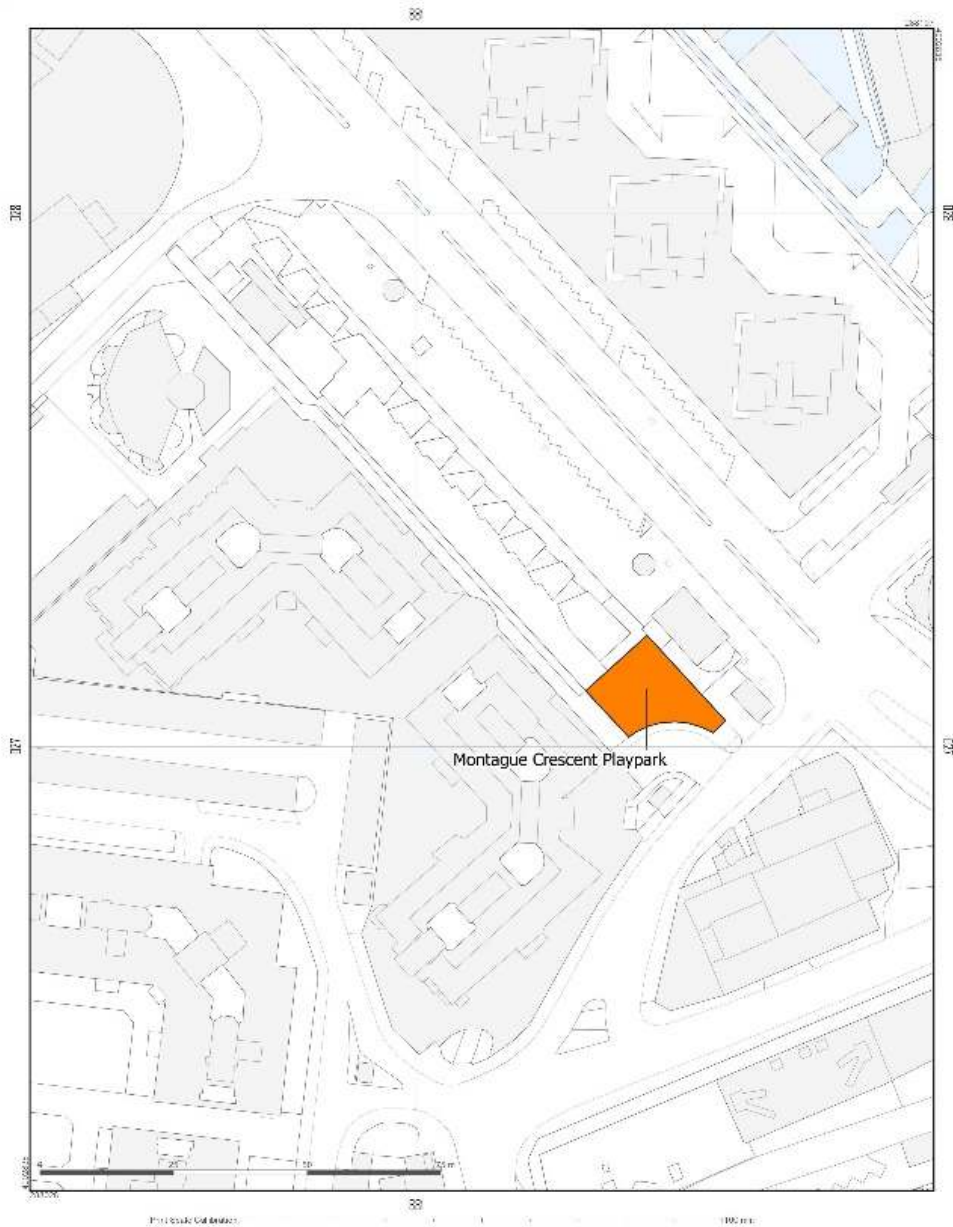

2012-08

Smoke-Free Environment

2021/182

**Smoking Prohibition (Playgrounds and Parks)
Regulations 2021**

This version is out of date

Montague Crescent

Department of the Environment,
Heritage and Climate Change
HM Government of Gibraltar

Title/Project:	No Smoking Parks and Playgrounds	
Date:	16/03/2021	Scale:
Drawn By:	GIS Core Team	NTS (1:30)
		Drawing Number:
		Montague Crescent
		REV