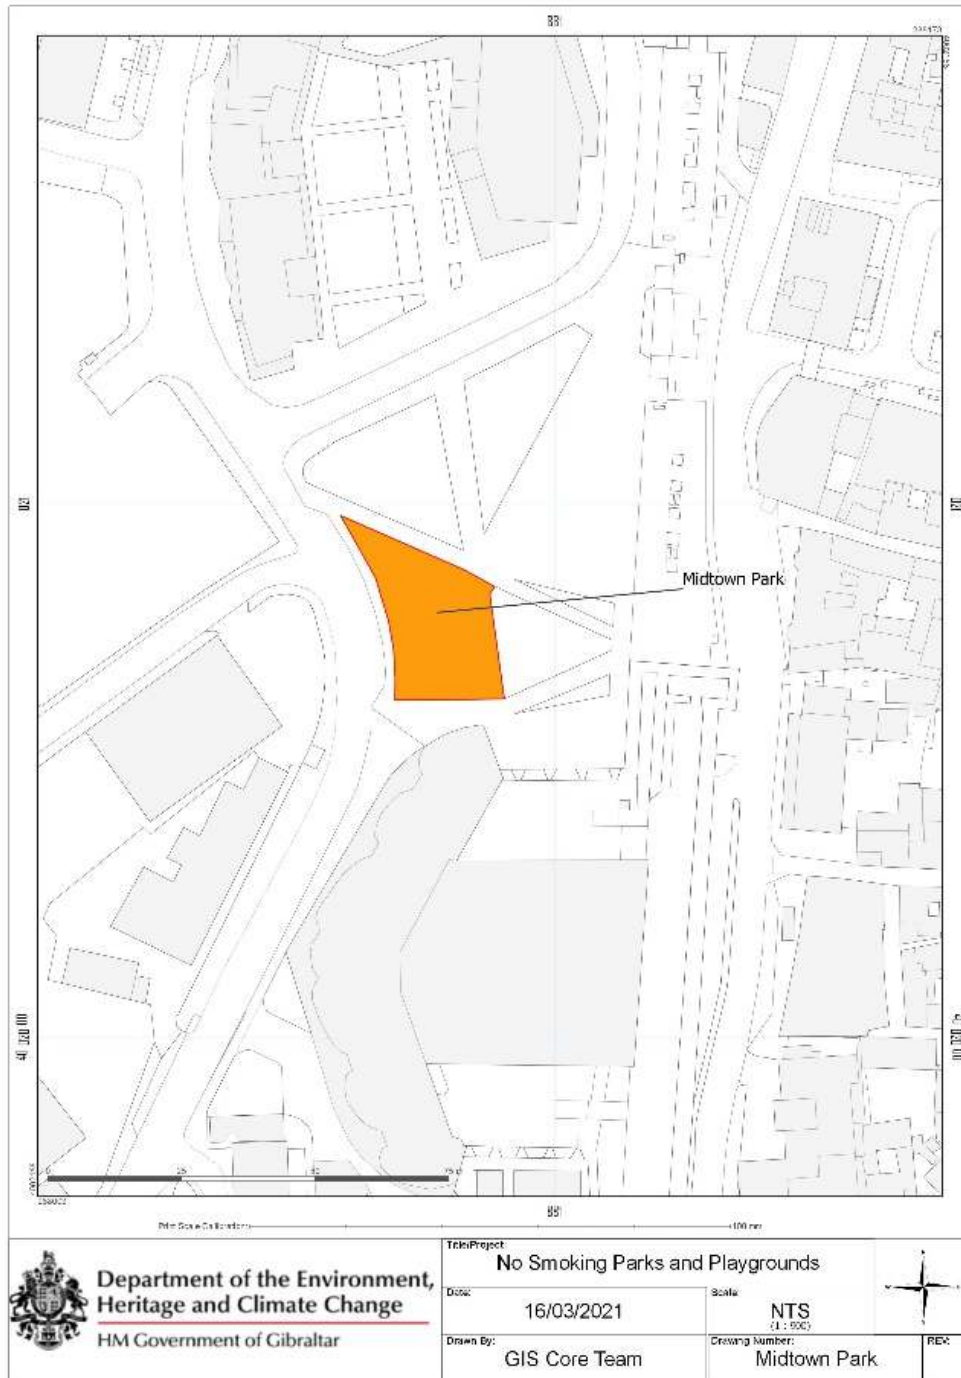

2012-08

Smoke-Free Environment

2021/182

Smoking Prohibition (Playgrounds and Parks) Regulations 2021

This version is out of date

Midtown Park