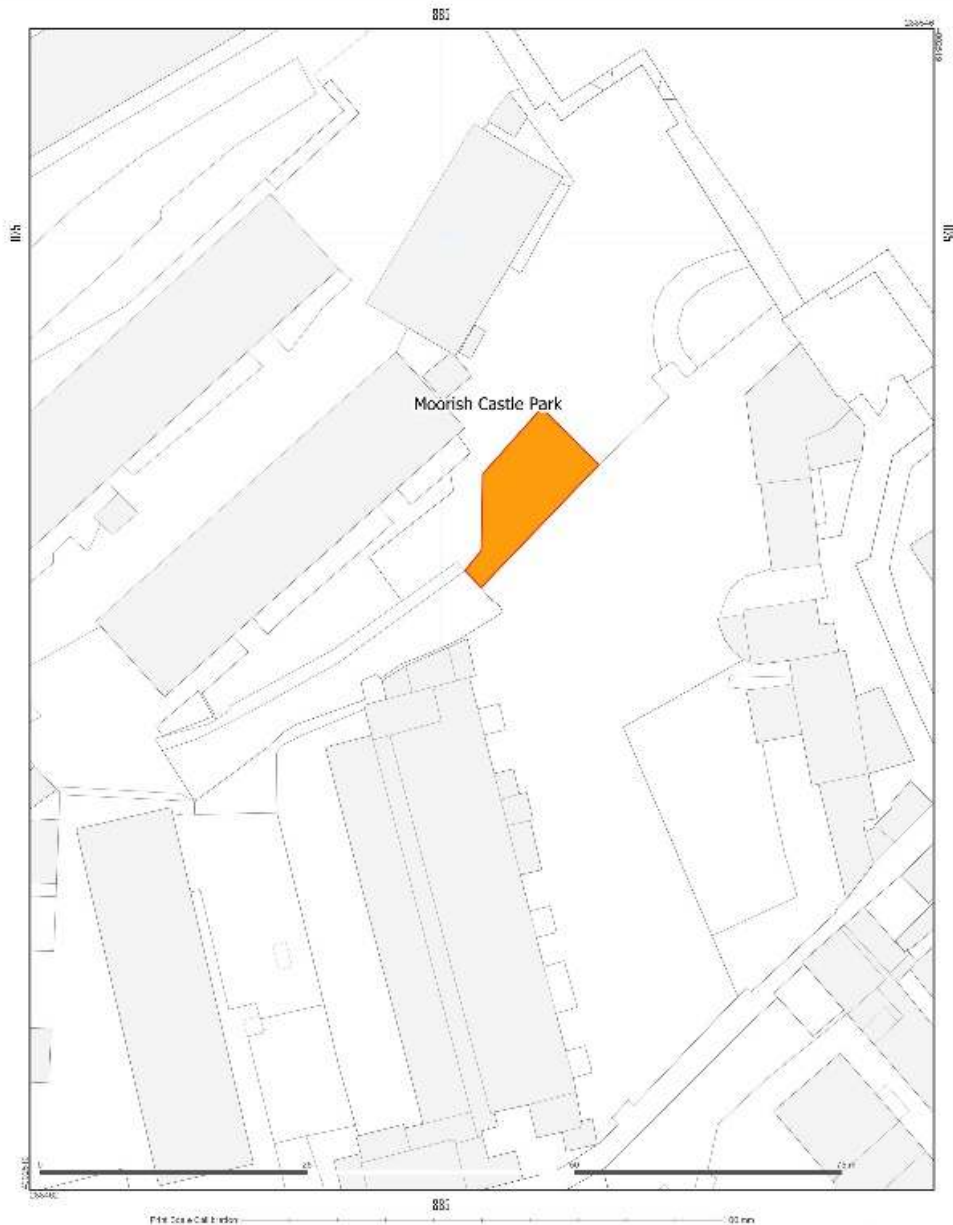

2012-08

Smoke-Free Environment

2021/182

Smoking Prohibition (Playgrounds and Parks) Regulations 2021

This version is out of date

Moorish Castle Estate

Department of the Environment,
Heritage and Climate Change
HM Government of Gibraltar

Title/Project	No Smoking Parks and Playgrounds	
Date	16/03/2021	Scale: NTS (1:400)
Drawn By:	GIS Core Team	Drawing Number: Moorish Castle
		REV