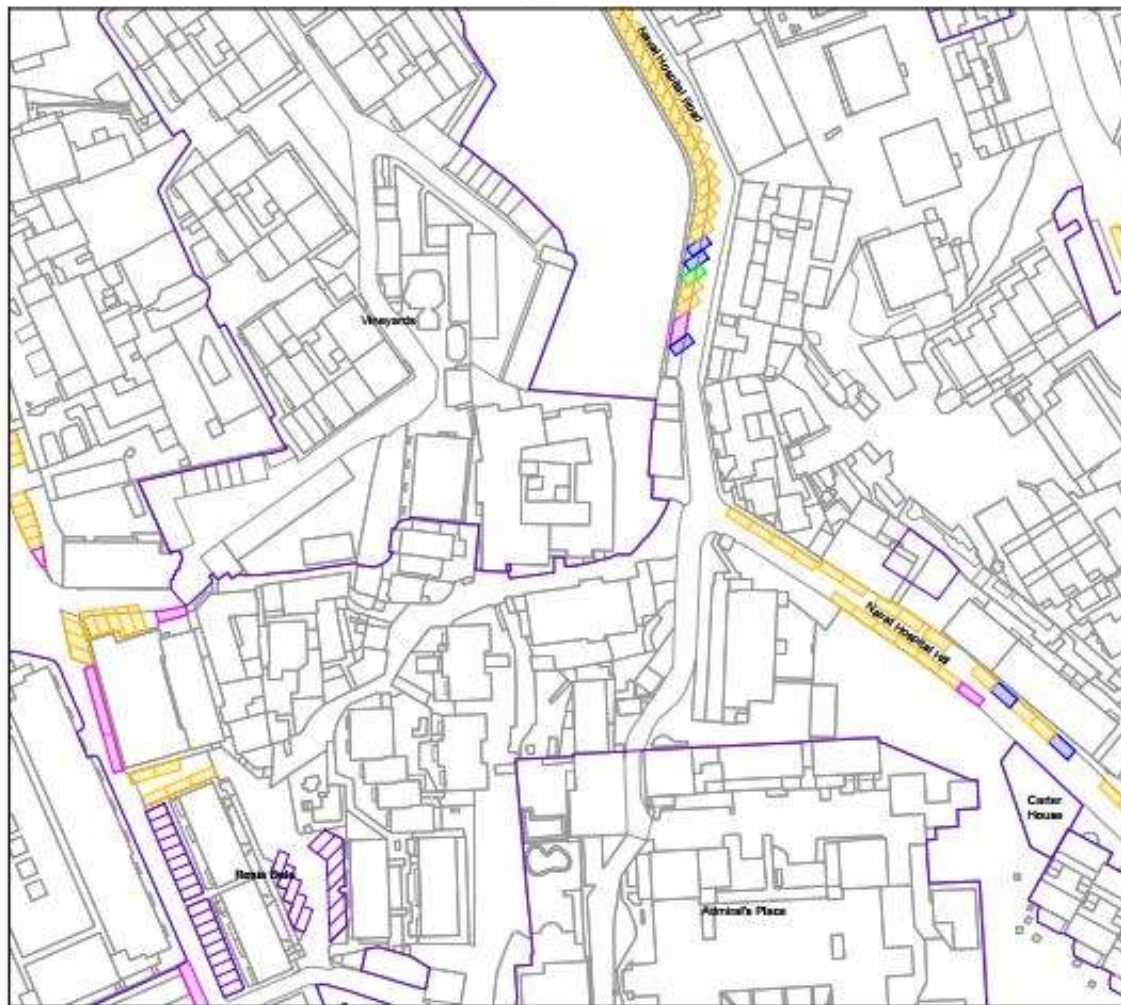

2005-26

Traffic

2018/160

Distinct Parking Zone (Zone 3) Designation Order

ZONE 3L

3L

ZONE 3

Key:

Residential Parking Car Parking Spaces.	School Drop off
Pay & Display Parking Bays.	Part Time Parking
Disabled Parking Bays.	Private Parking
Motorcycle Parking Bays.	Zone Limitations.
Loading & Unloading Bays.