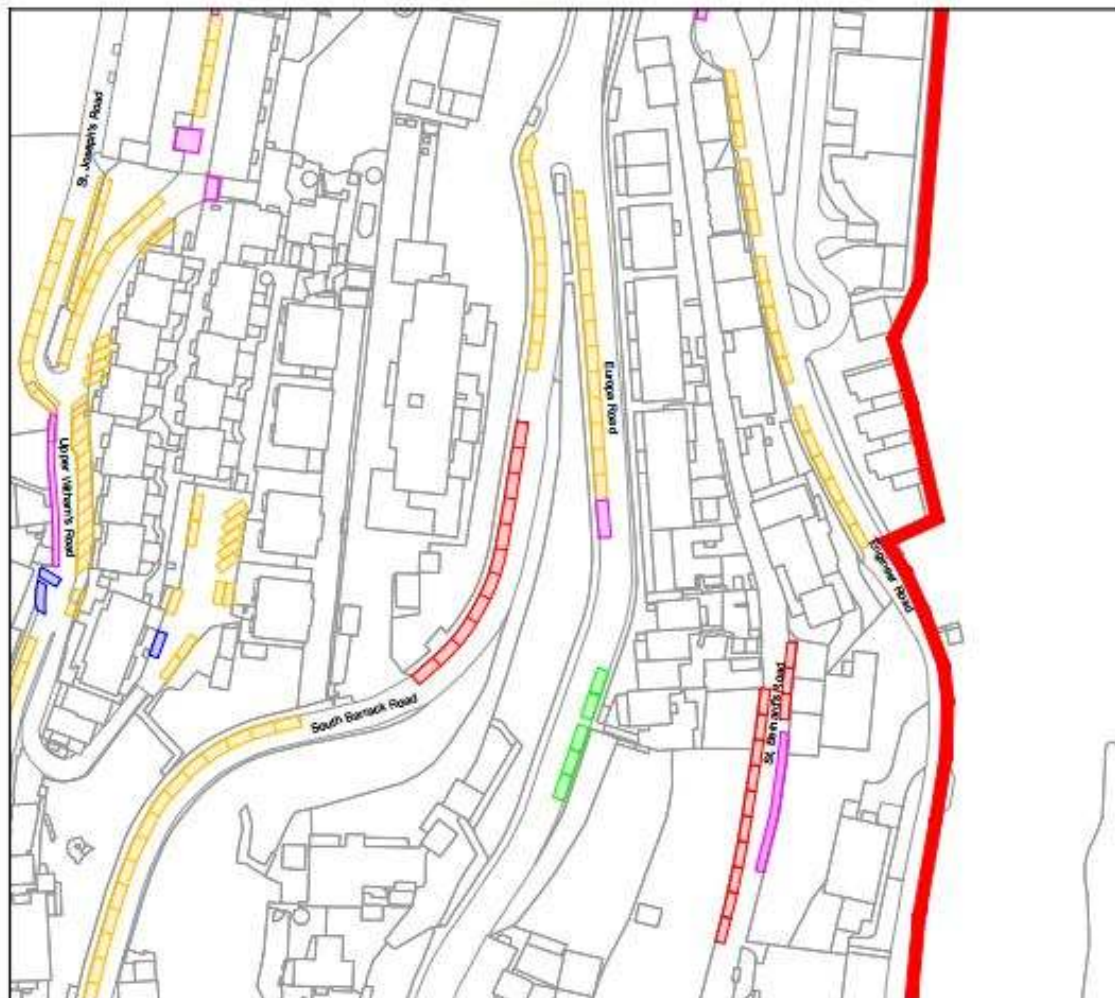

2005-26

Traffic

2018/160

Distinct Parking Zone (Zone 3) Designation Order

ZONE 3D

3D

ZONE 3

Key: