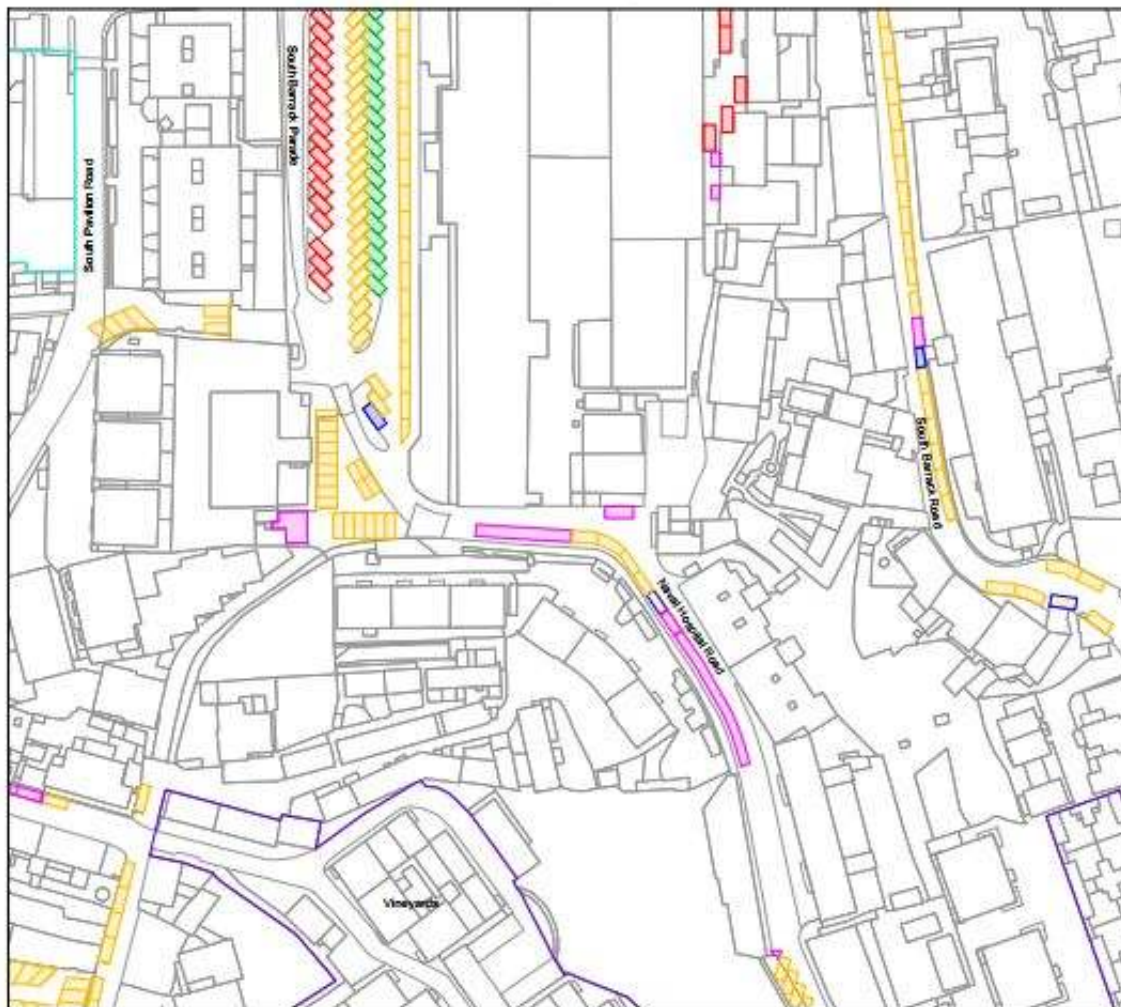

ZONE 3I

3I

ZONE 3

Key:

- Residential Parking Car Parking Spaces.
- Pay & Display Parking Bays.
- Disabled Parking Bays.
- Motorcycle Parking Bays.
- Loading & Unloading Bays.
- School Drop off
- Part Time Parking
- Private Parking
- Zone Limitations.