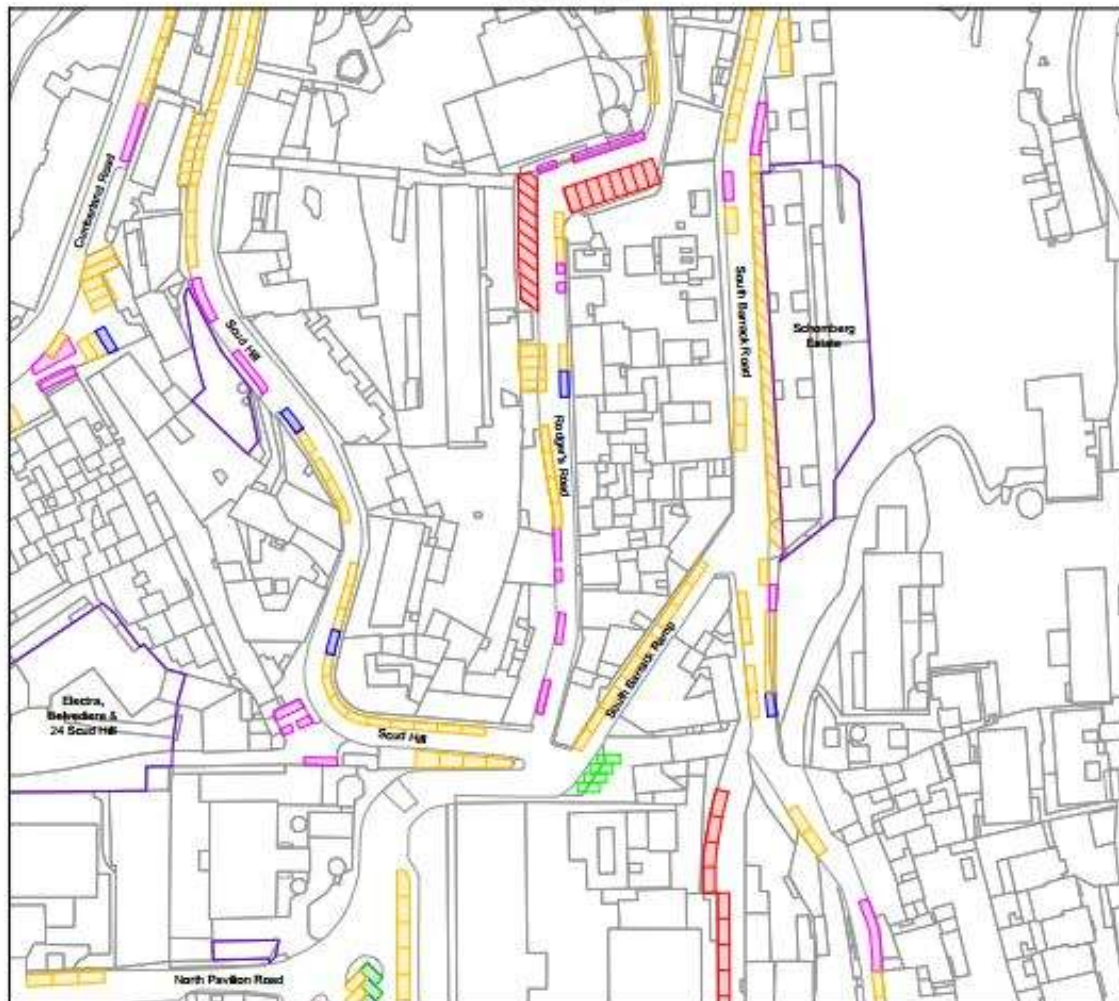

2005-26

Traffic

2018/160

Distinct Parking Zone (Zone 3) Designation Order

ZONE 3F

3F

ZONE 3

Key: