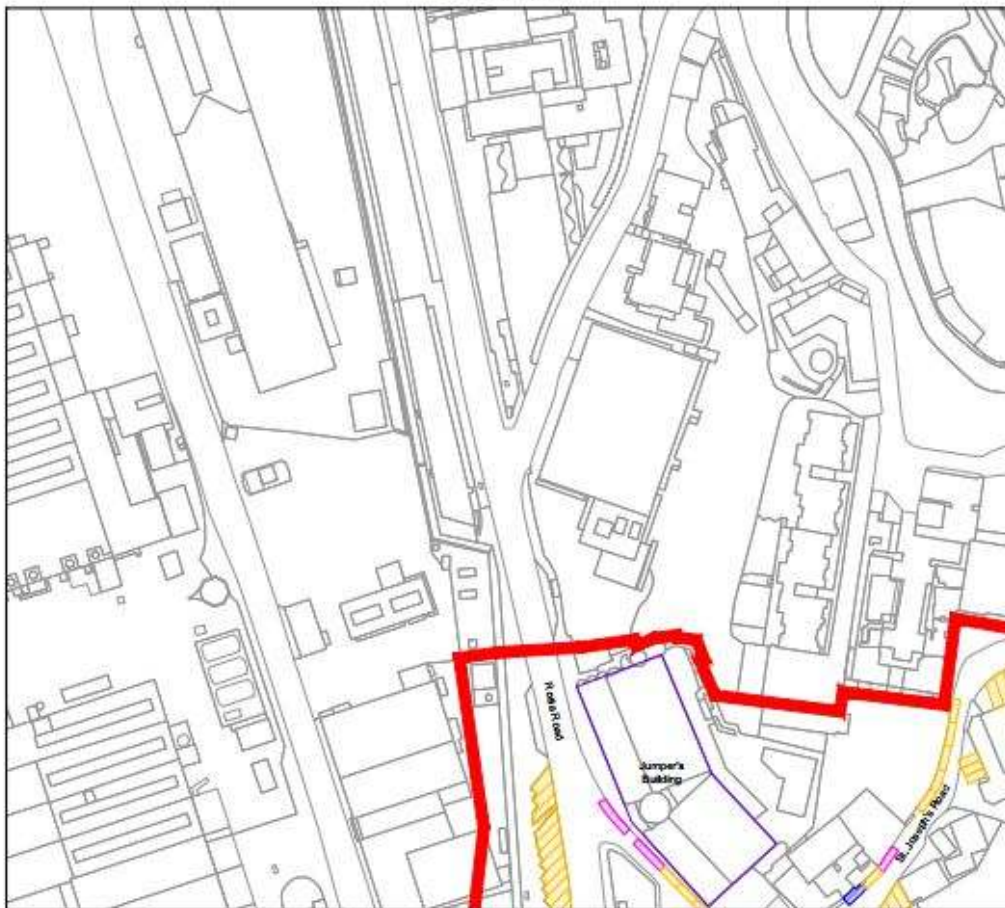

Acland Pass	Naval Hospital Hill	South Pavilion Road
Armstrong's Steps	Naval Hospital Lane	South Sheds Place
Ashbourne Ramp	Naval Hospital Road	St. Bernard's Road
Bado's Steps	Nettle Tree Ramp	St. Joseph's Road
Bella Vista Close	North Pavilion Road	Sunnyside Steps
Buena Vista Road	Parson's Lane	Transport Lane
Cable & Wireless Ramp	Rodger's Road	Transport Road
Camp Bay Road	Rodger's Steps	Upper Witham's Road
Centre Pavilion Road	Rosia Lane	Victory Alley
Chichester Ramp	Rosia Ramp	Windmill Hill Road
Cumberland Road	Rosia Road	Witham's Road
Cumberland Steps	Rosia Steps	
Ellerton Ramp	Scud Hill	
Engineer Road	Scud Hill Steps	
Europa Road	Sinclair Pass	
John Snow Close	South Barrack Close	
King George V Ramp	South Barrack Parade	
Lake Ramp	South Barrack Ramp	
Maida Vale	South Barrack Road	
Mount Road	South Dockyard Approach	

SCHEDULE 1

ZONE 3

**ZONE 3 INDEX**

SCHEDULE 2

ZONE 3A, 3B, 3C, 3D, 3E, 3F, 3G, 3H, 3I, 3J, 3K, 3L, 3M, 3N, 3O, 3P, 3Q AND 3R

ZONE 3A

3A

ZONE 3