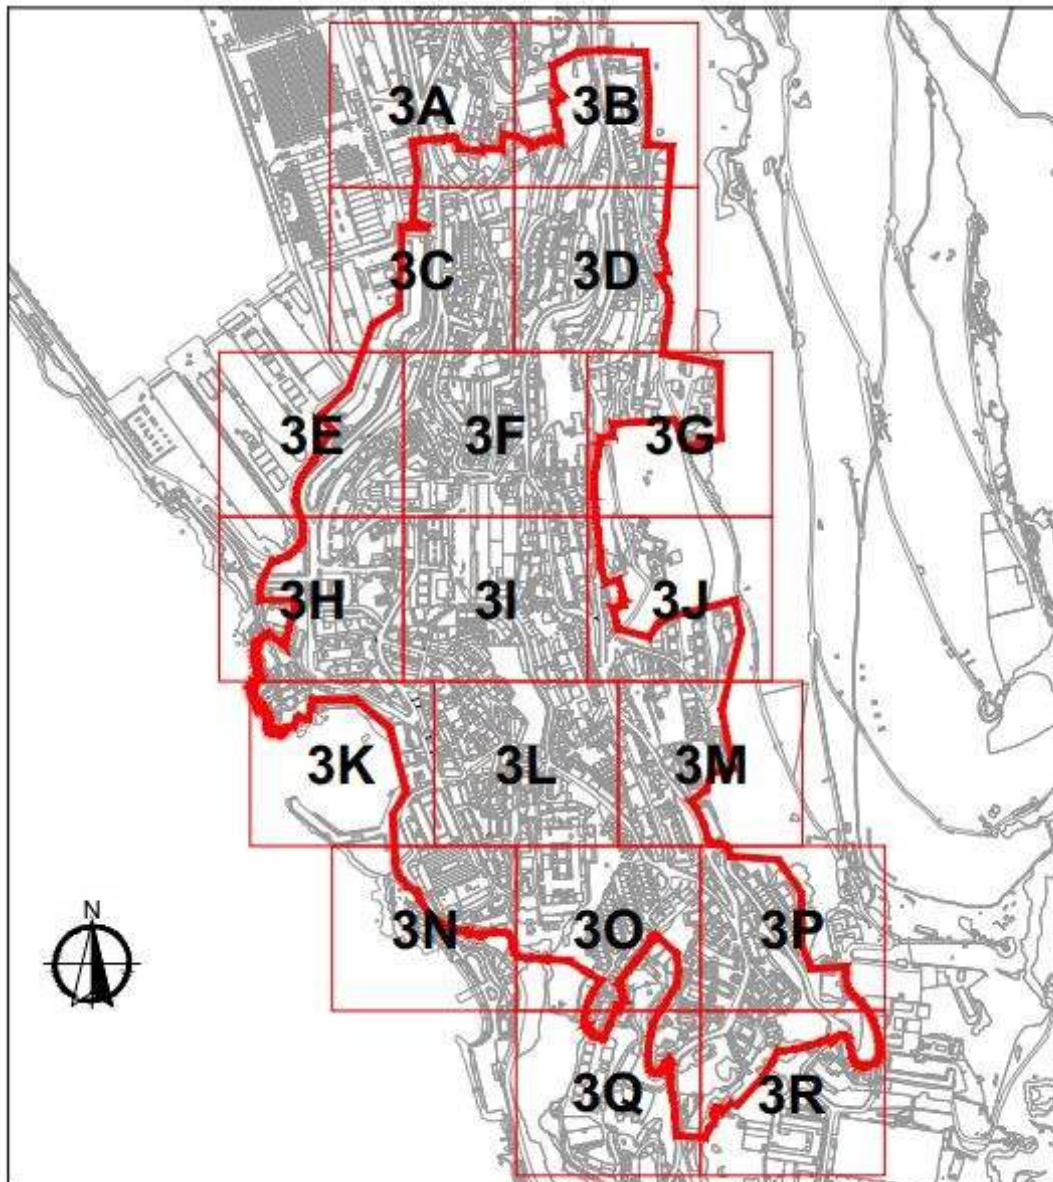

SCHEDULE 1

ZONE 3

ZONE 3 INDEX