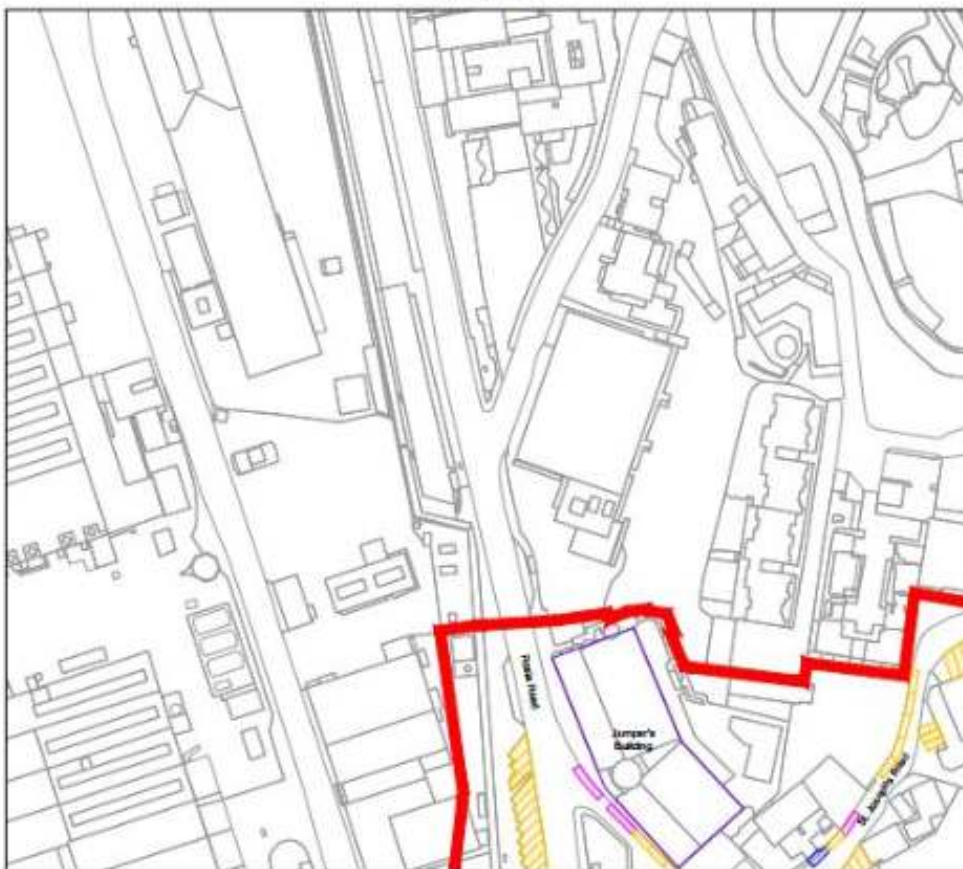

DISTINCT PARKING ZONE (ZONE 3) DESIGNATION ORDER

**Subsidiary
2018/160**

This version is out of date

Cumberland Steps	South Barrack Ramp
Ellerton Ramp	South Barrack Road
Engineer Road	South Dockyard Approach
Europa Road	South Pavilion Road
John Snow Close	South Sheds Place
King George V Ramp	St. Bernard's Road
Lake Ramp	St. Joseph's Road
Maida Vale	Sunnyside Steps
Mount Road	Transport Lane
Naval Hospital Hill	Transport Road
Naval Hospital Lane	Upper Witham's Road
Naval Hospital Road	Victory Alley
Nettle Tree Ramp	Windmill Hill Road
North Pavilion Road	Witham's Road
Parson's Lane	

SCHEDULE 2

**ZONE 3A, 3B, 3C, 3D, 3E, 3F, 3G, 3H, 3I, 3J, 3K, 3L, 3M, 3N, 3O, 3P,
3Q and 3R**

ZONE 3A

3A

ZONE 3

DISTINCT PARKING ZONE (ZONE 3) DESIGNATION ORDER

This version is out of date

Subsidiary
2018/160