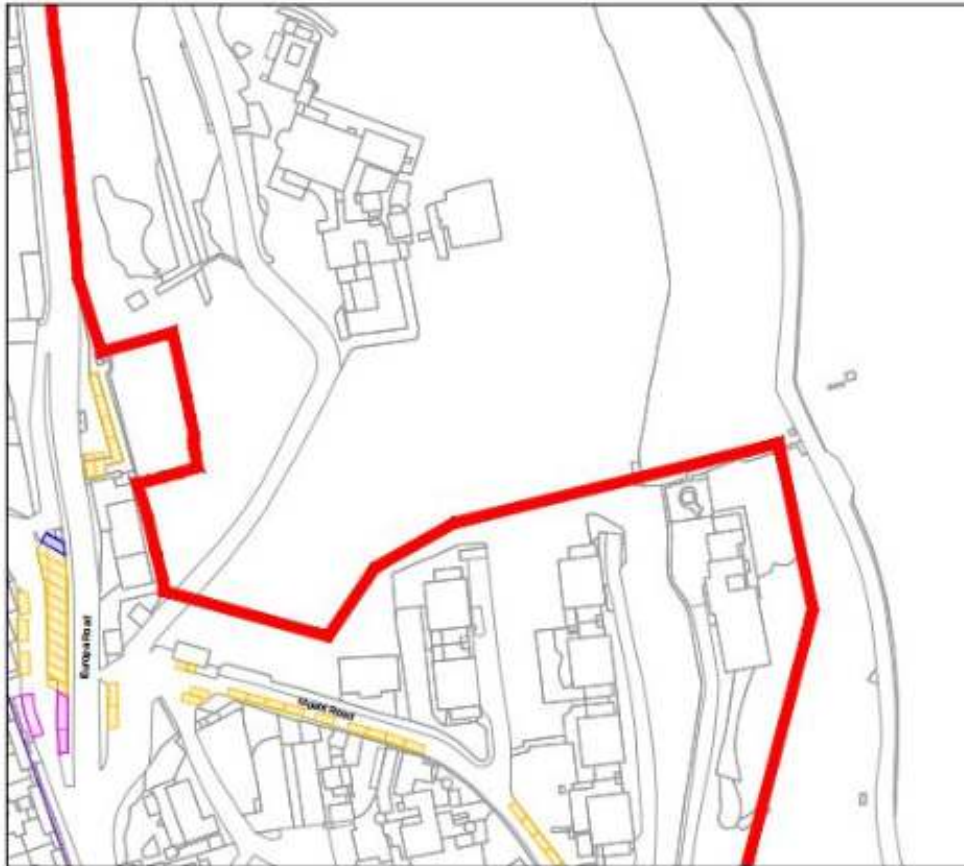

DISTINCT PARKING ZONE (ZONE 3) DESIGNATION ORDER

This version is out of date

Subsidiary
2018/160

ZONE 3J

3J

ZONE 3