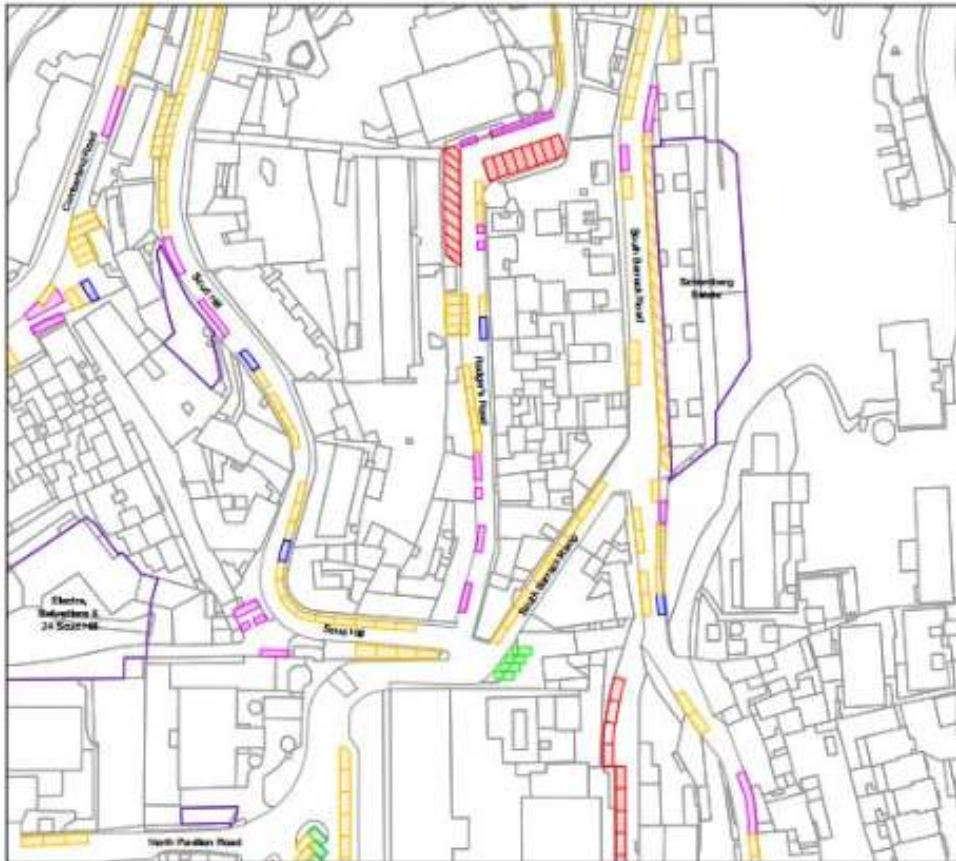

DISTINCT PARKING ZONE (ZONE 3) DESIGNATION ORDER

This version is out of date

Subsidiary
2018/160

ZONE 3F

3F

ZONE 3