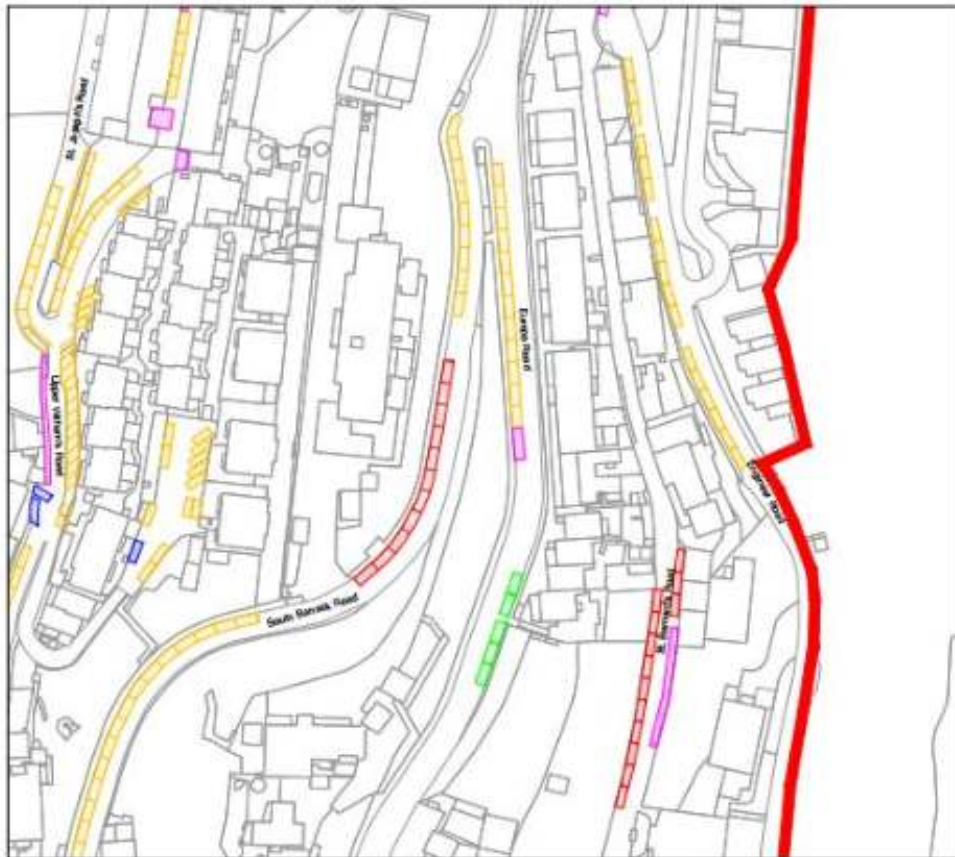

DISTINCT PARKING ZONE (ZONE 3) DESIGNATION ORDER

This version is out of date

Subsidiary
2018/160

ZONE 3D

3D

ZONE 3