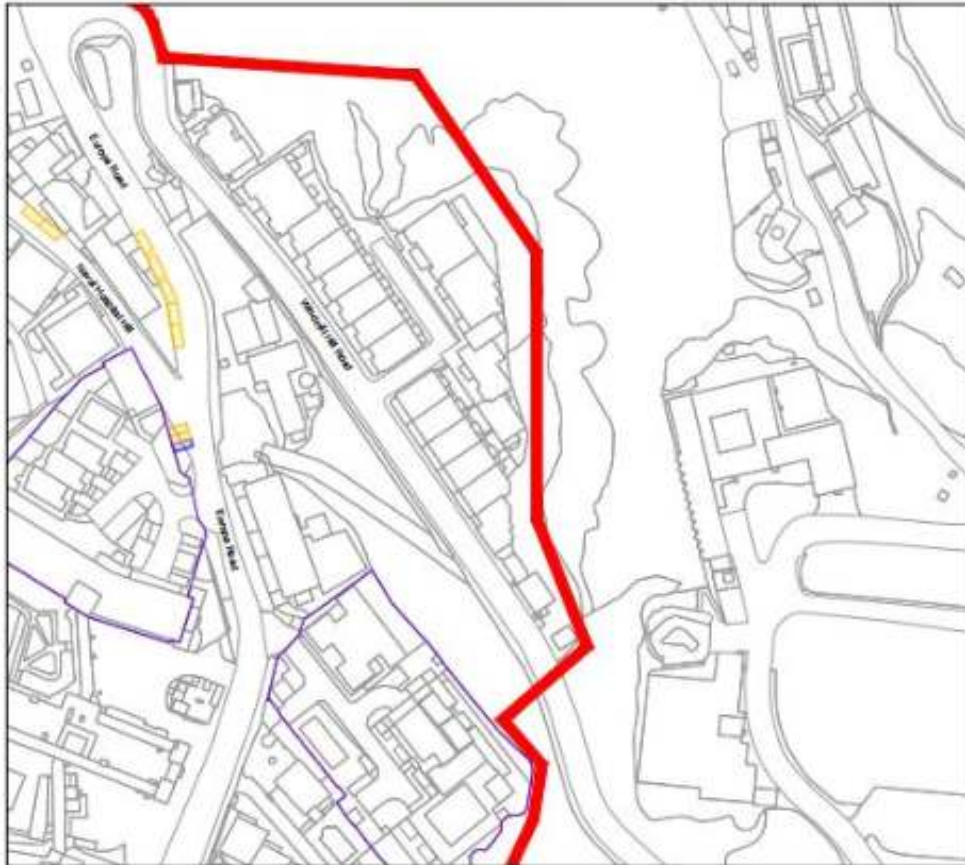

DISTINCT PARKING ZONE (ZONE 3) DESIGNATION ORDER

This version is out of date

Subsidiary
2018/160

ZONE 3P

3P

ZONE 3