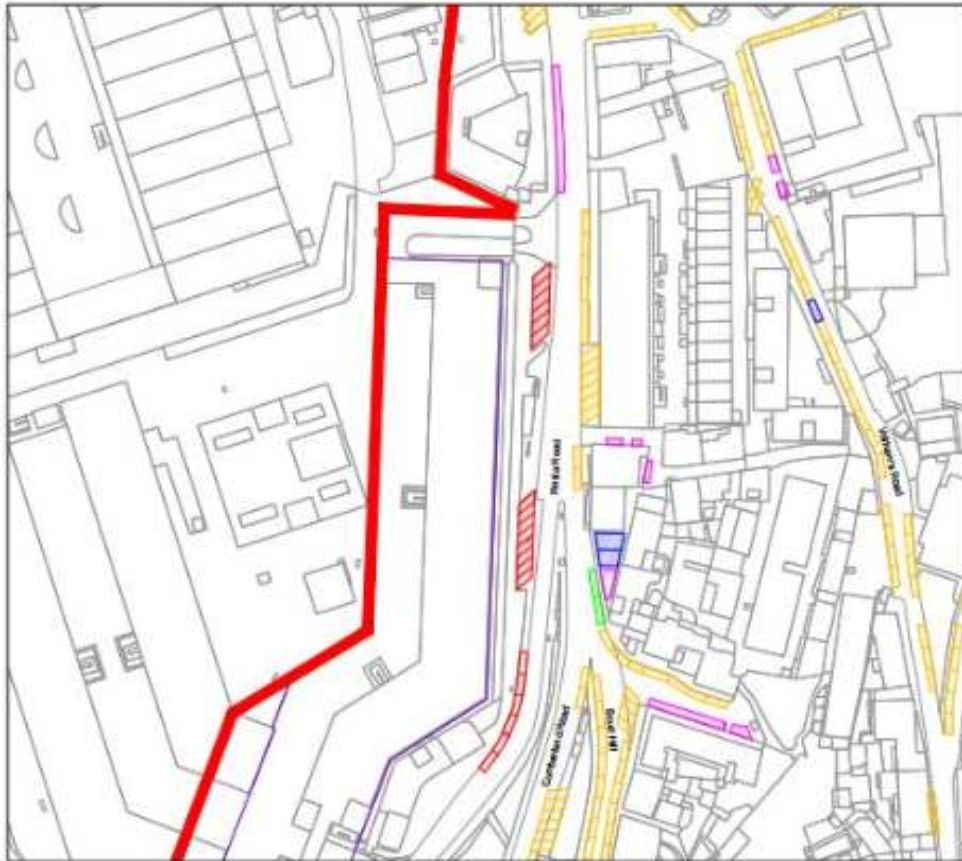

2005-26

Traffic

DISTINCT PARKING ZONE (ZONE 3) DESIGNATION ORDER

This version is out of date

Subsidiary
2018/160

ZONE 3C

3C

ZONE 3