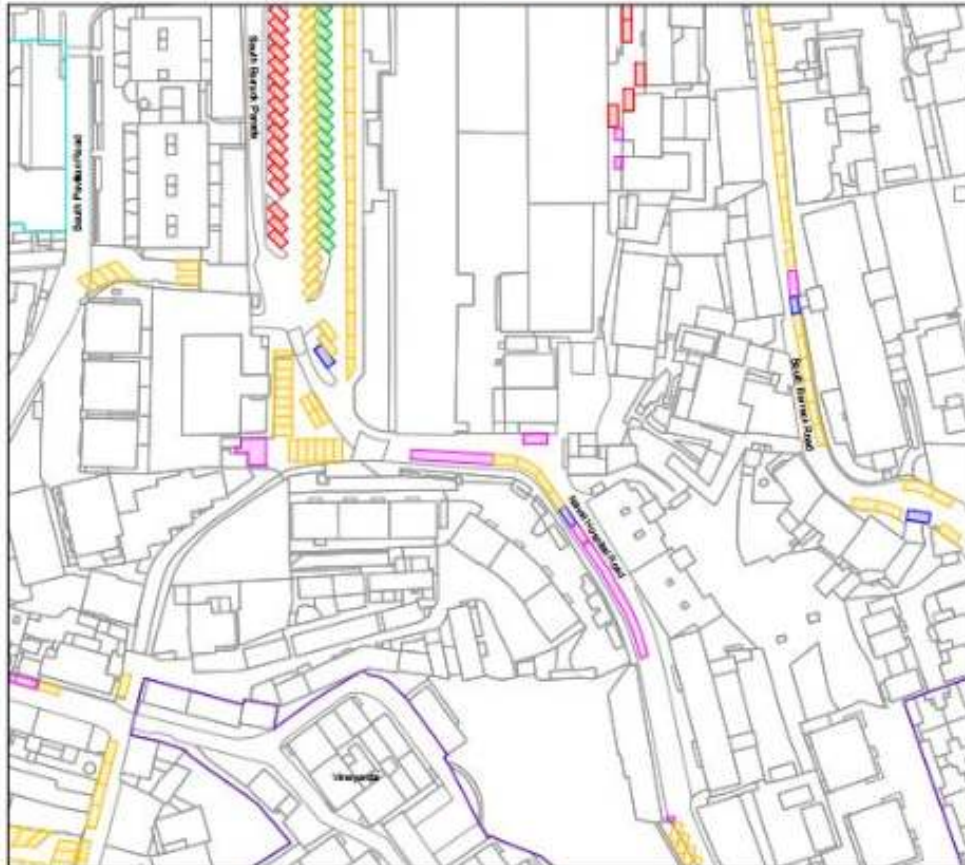

DISTINCT PARKING ZONE (ZONE 3) DESIGNATION ORDER

This version is out of date

Subsidiary
2018/160

ZONE 3I

3I

ZONE 3