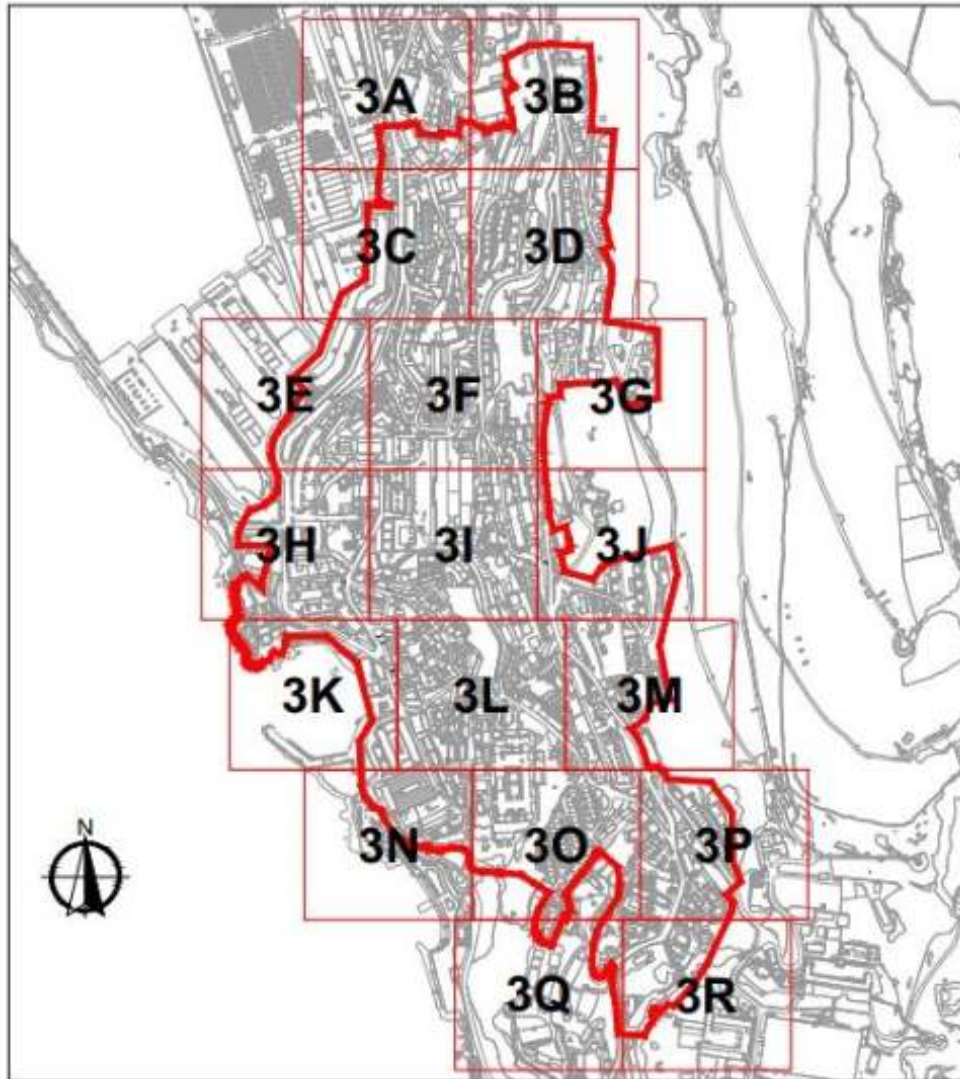

DISTINCT PARKING ZONE (ZONE 3) DESIGNATION ORDER

This version is out of date

**Subsidiary
2018/160**

SCHEDULE 1

ZONE 3