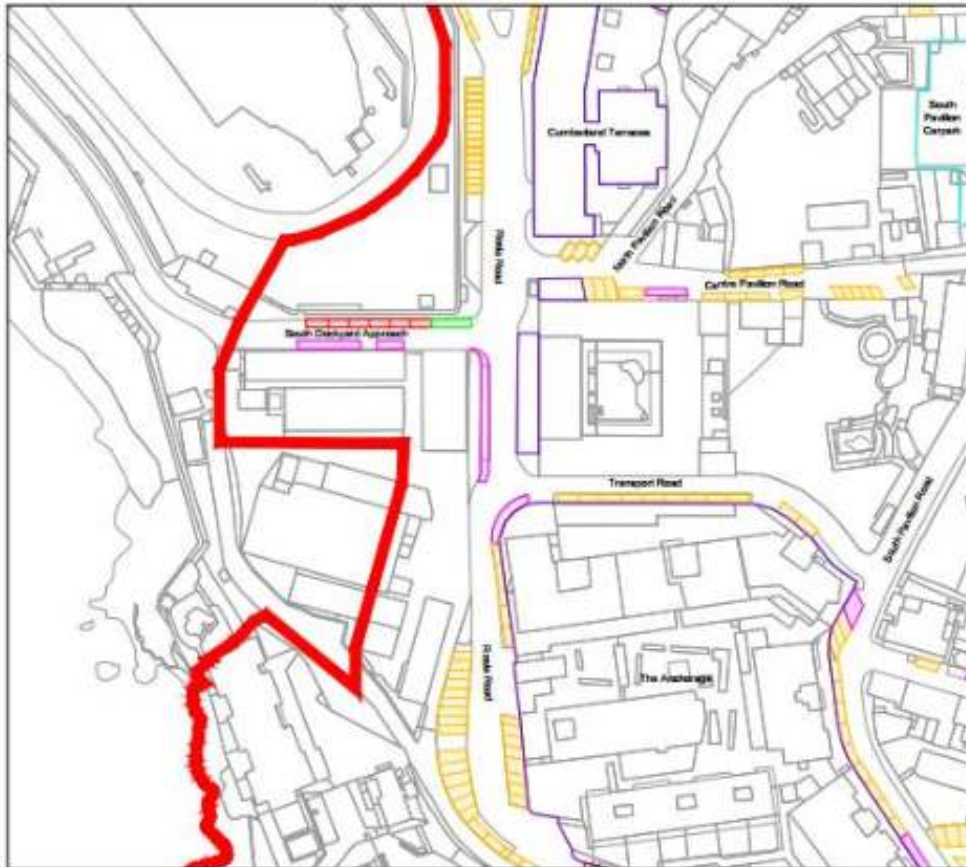

DISTINCT PARKING ZONE (ZONE 3) DESIGNATION ORDER

This version is out of date

Subsidiary
2018/160

ZONE 3H

3H

ZONE 3