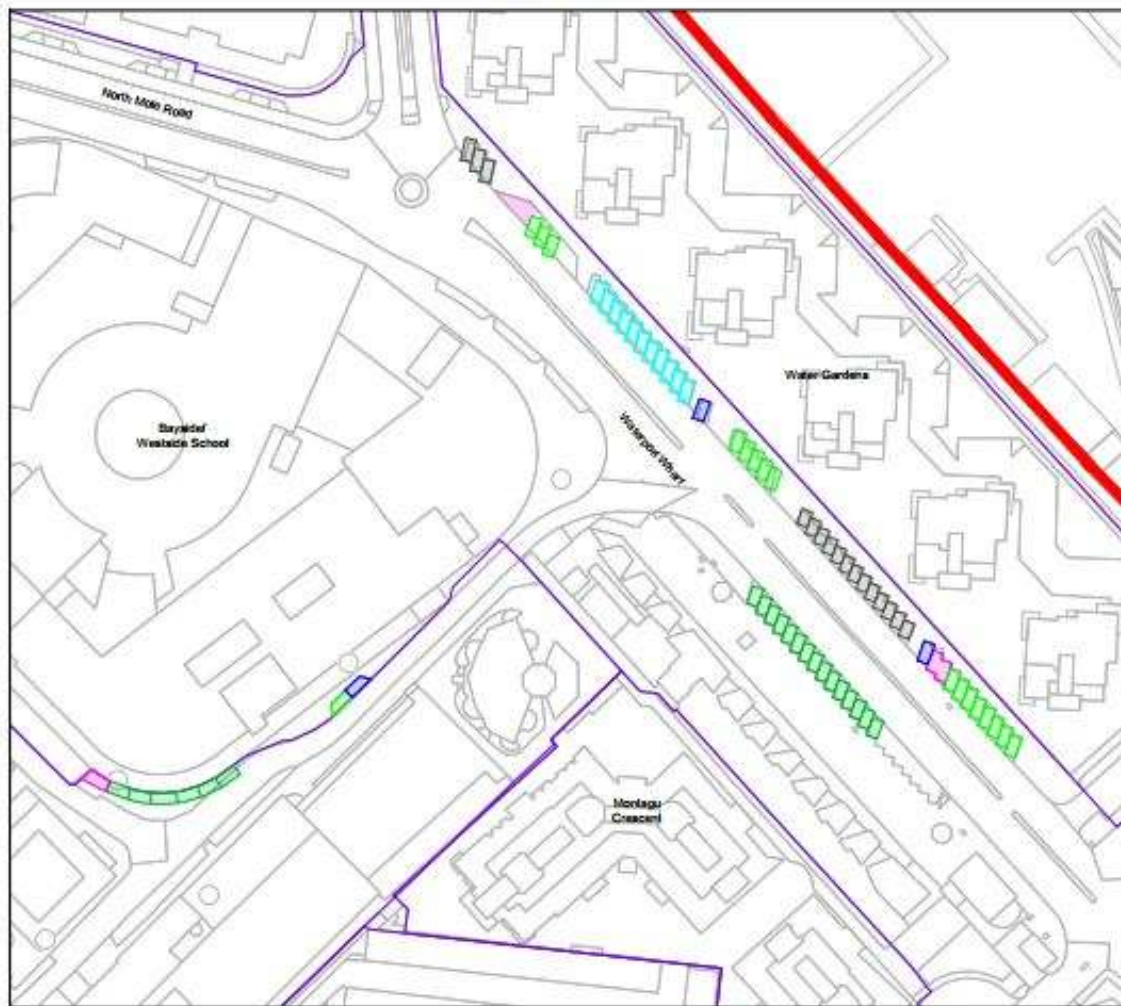

ZONE 4F

4F

ZONE 4

Key:

	Residential Parking Car Parking Spaces.		Loading & Unloading Bays.
	Pay & Display Parking Bays.		School Drop off
	Free Parking Spaces		Part Time Parking
	Disabled Parking Bays.		Private Parking
	Motorcycle Parking Bays.		Zone Limitations.