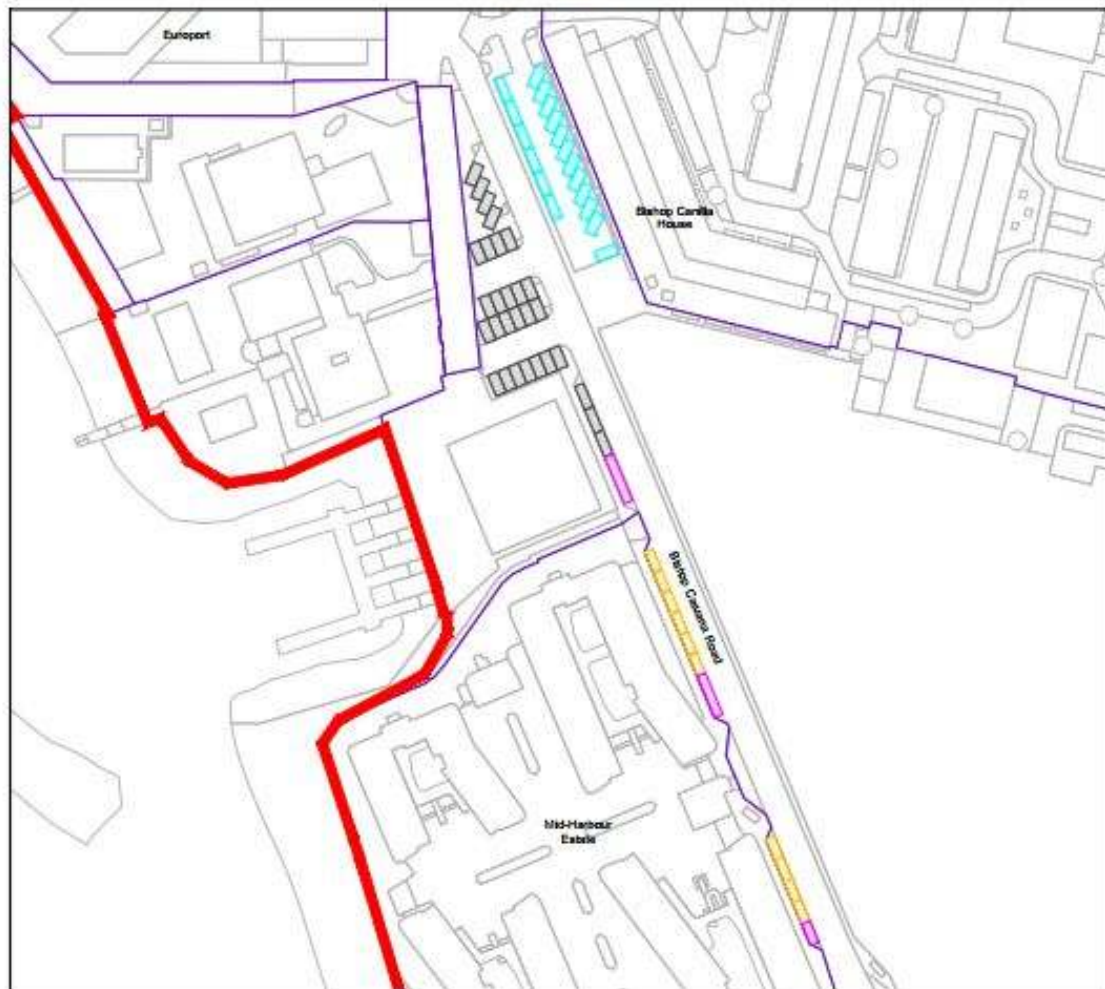

ZONE 4P

4P

ZONE 4

Key:

	Residential Parking Car Parking Spaces.		Loading & Unloading Bays.
	Pay & Display Parking Bays.		School Drop off
	Free Parking Spaces		Part Time Parking
	Disabled Parking Bays.		Private Parking
	Motorcycle Parking Bays.		Zone Limitations.