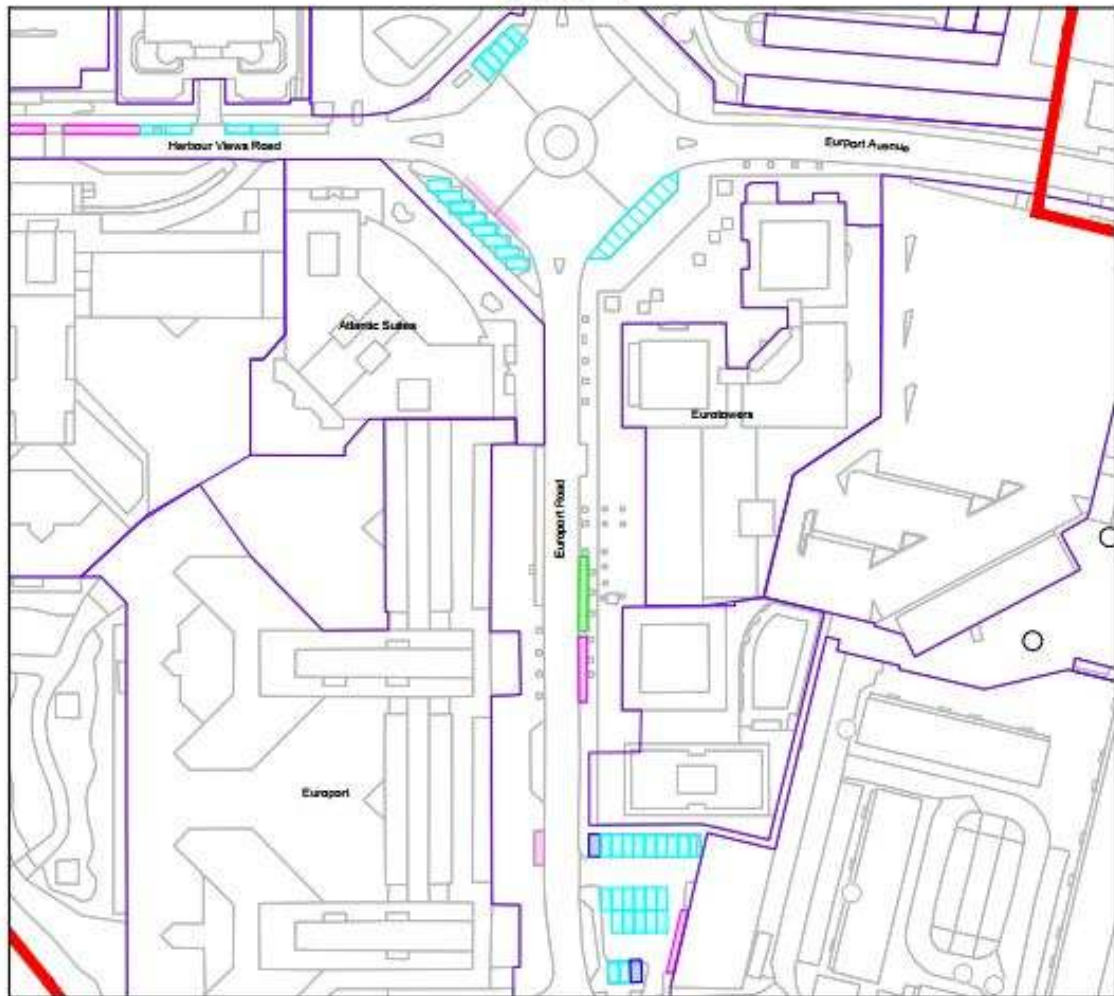

ZONE 4M

4M

ZONE 4

Key:

- Residential Parking Car Parking Spaces.
- Pay & Display Parking Bays.
- Free Parking Spaces
- Disabled Parking Bays.
- Motorcycle Parking Bays.
- Loading & Unloading Bays.
- School Drop off
- Part Time Parking
- Private Parking
- Zone Limitations.