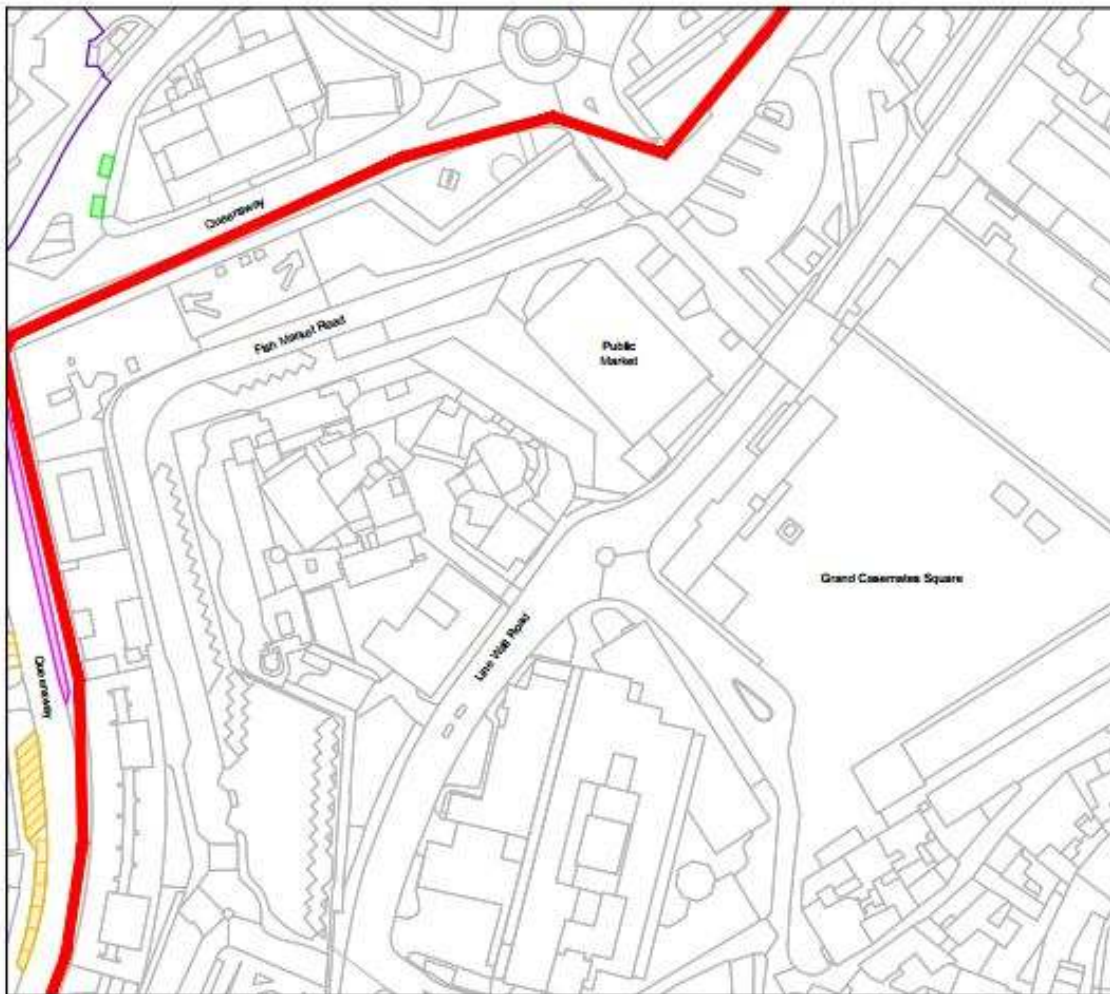

2005-26

Traffic

2022/024

Distinct Parking Zone (Zone 4) Designation Order

ZONE 4K

4K

ZONE 4

Key: